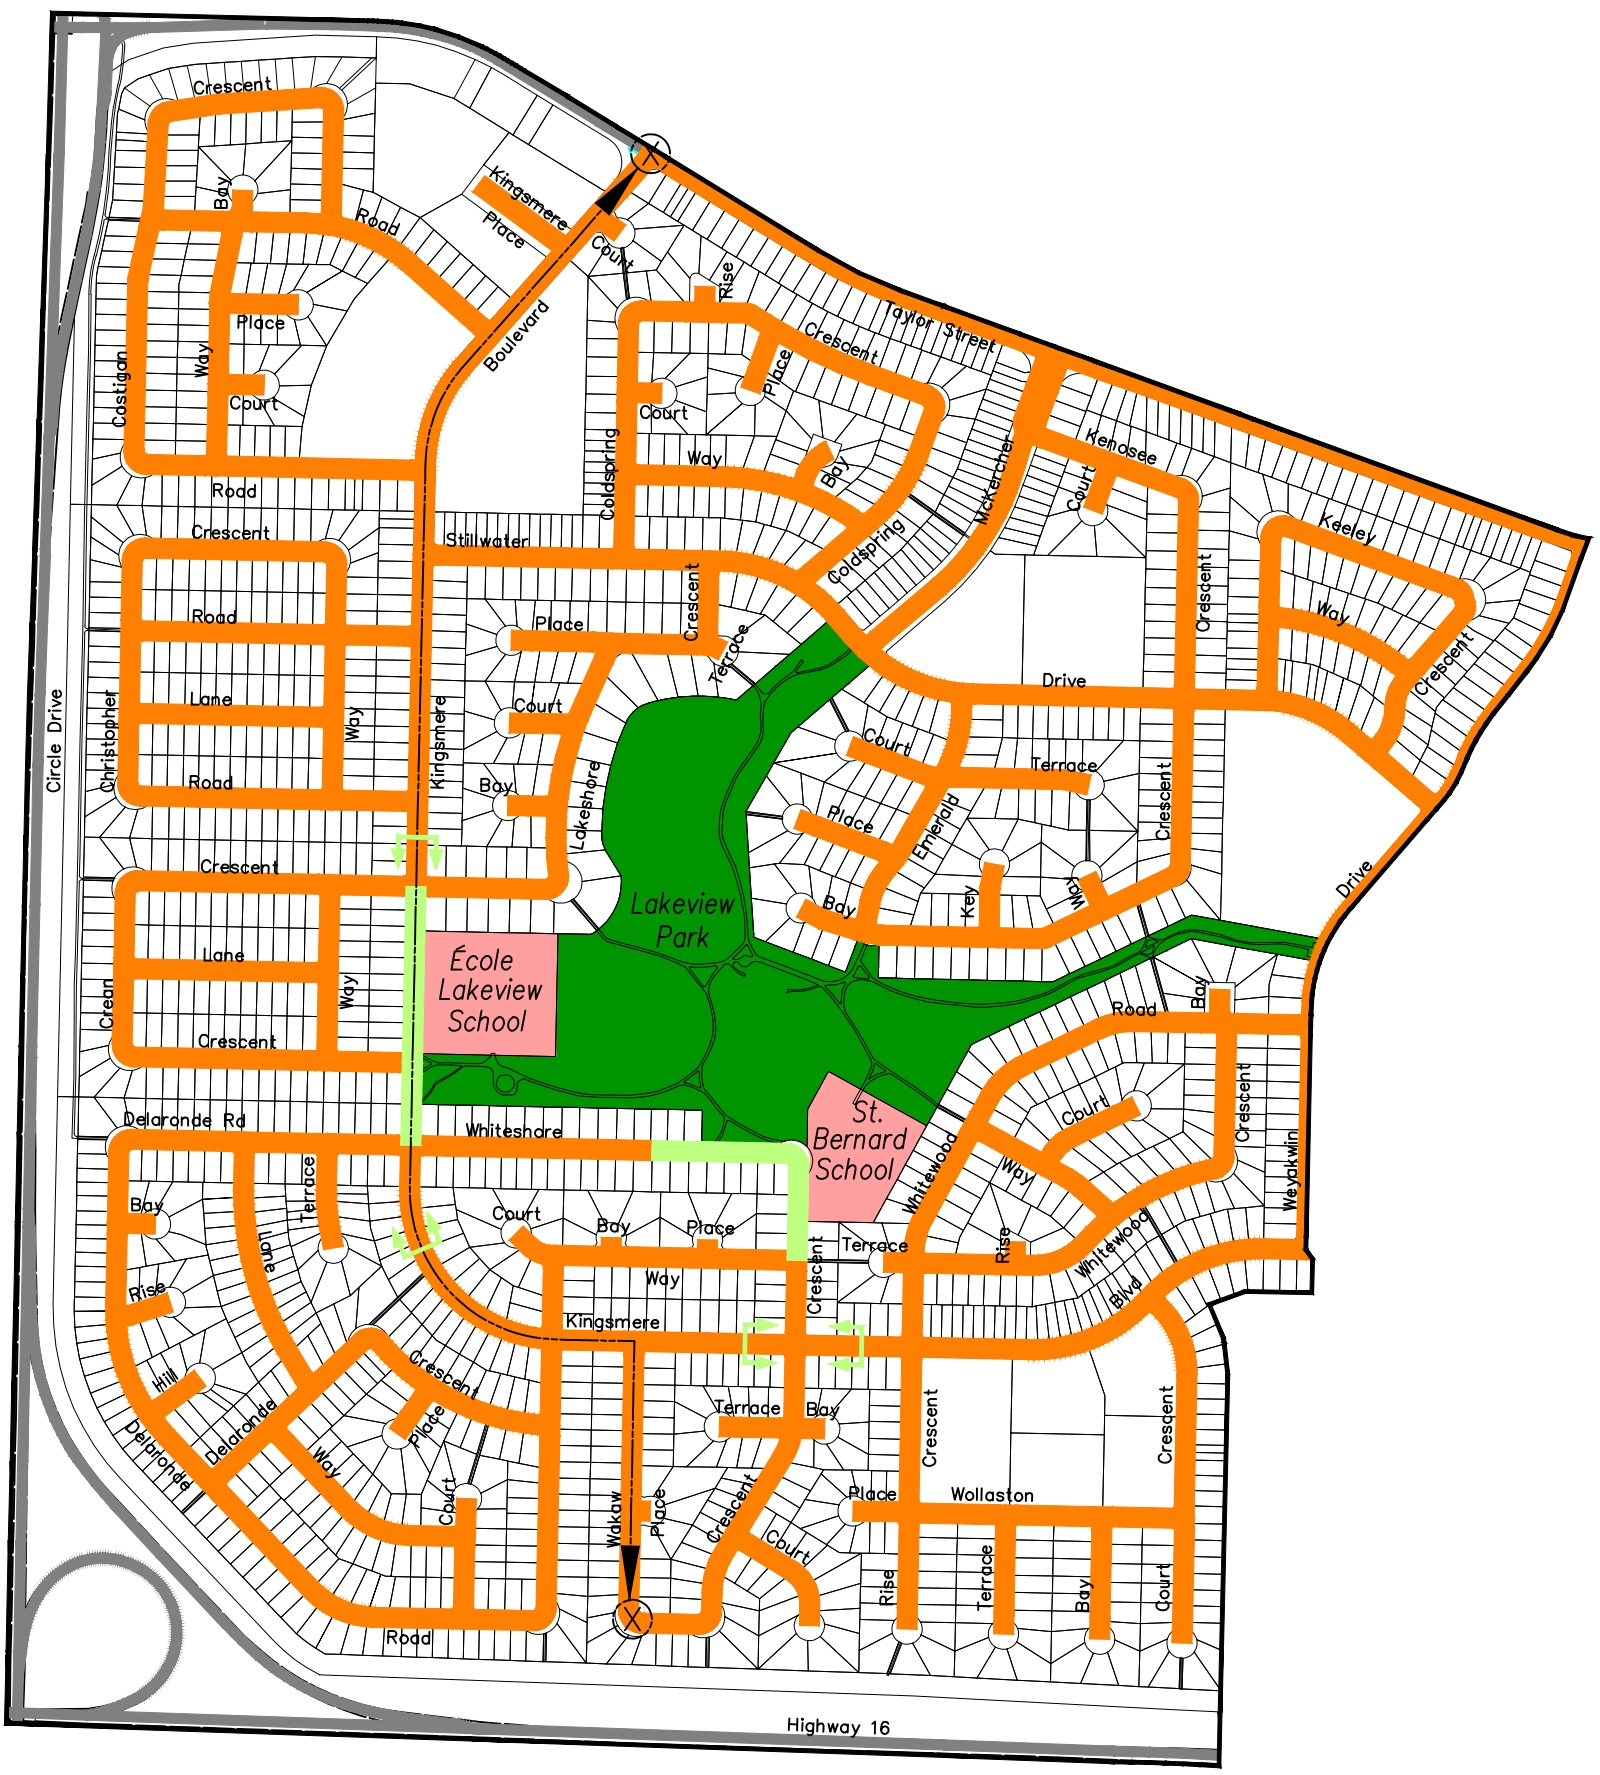

# LAKEVIEW SPEED LIMIT REVIEW 40km/hr OPTION

- LEGEND**
-  50km/h+ SPEED LIMIT
  -  40km/h SPEED LIMIT
  -  30km/h SPEED LIMIT
  -  FORMER SCHOOL ZONE LIMITS
  -  TRAVEL ROUTE TIME  
- DIFFERENCE IN TRAVEL TIME  
50km/h to 40km/h (31 *seconds*)
  -  PLAYGROUND / PARK
  -  SCHOOL
  -  NEIGHBOURHOOD BOUNDARY

# LAKEVIEW SPEED LIMIT REVIEW 30km/hr OPTION

- LEGEND**
-  50km/h+ SPEED LIMIT
  -  40km/h SPEED LIMIT
  -  30km/h SPEED LIMIT
  -  FORMER SCHOOL ZONE LIMITS
  -  TRAVEL ROUTE TIME  
- DIFFERENCE IN TRAVEL TIME  
50km/h to 30km/h (1 *minute 22 seconds*)
  -  PLAYGROUND / PARK
  -  SCHOOL
  -  NEIGHBOURHOOD BOUNDARY