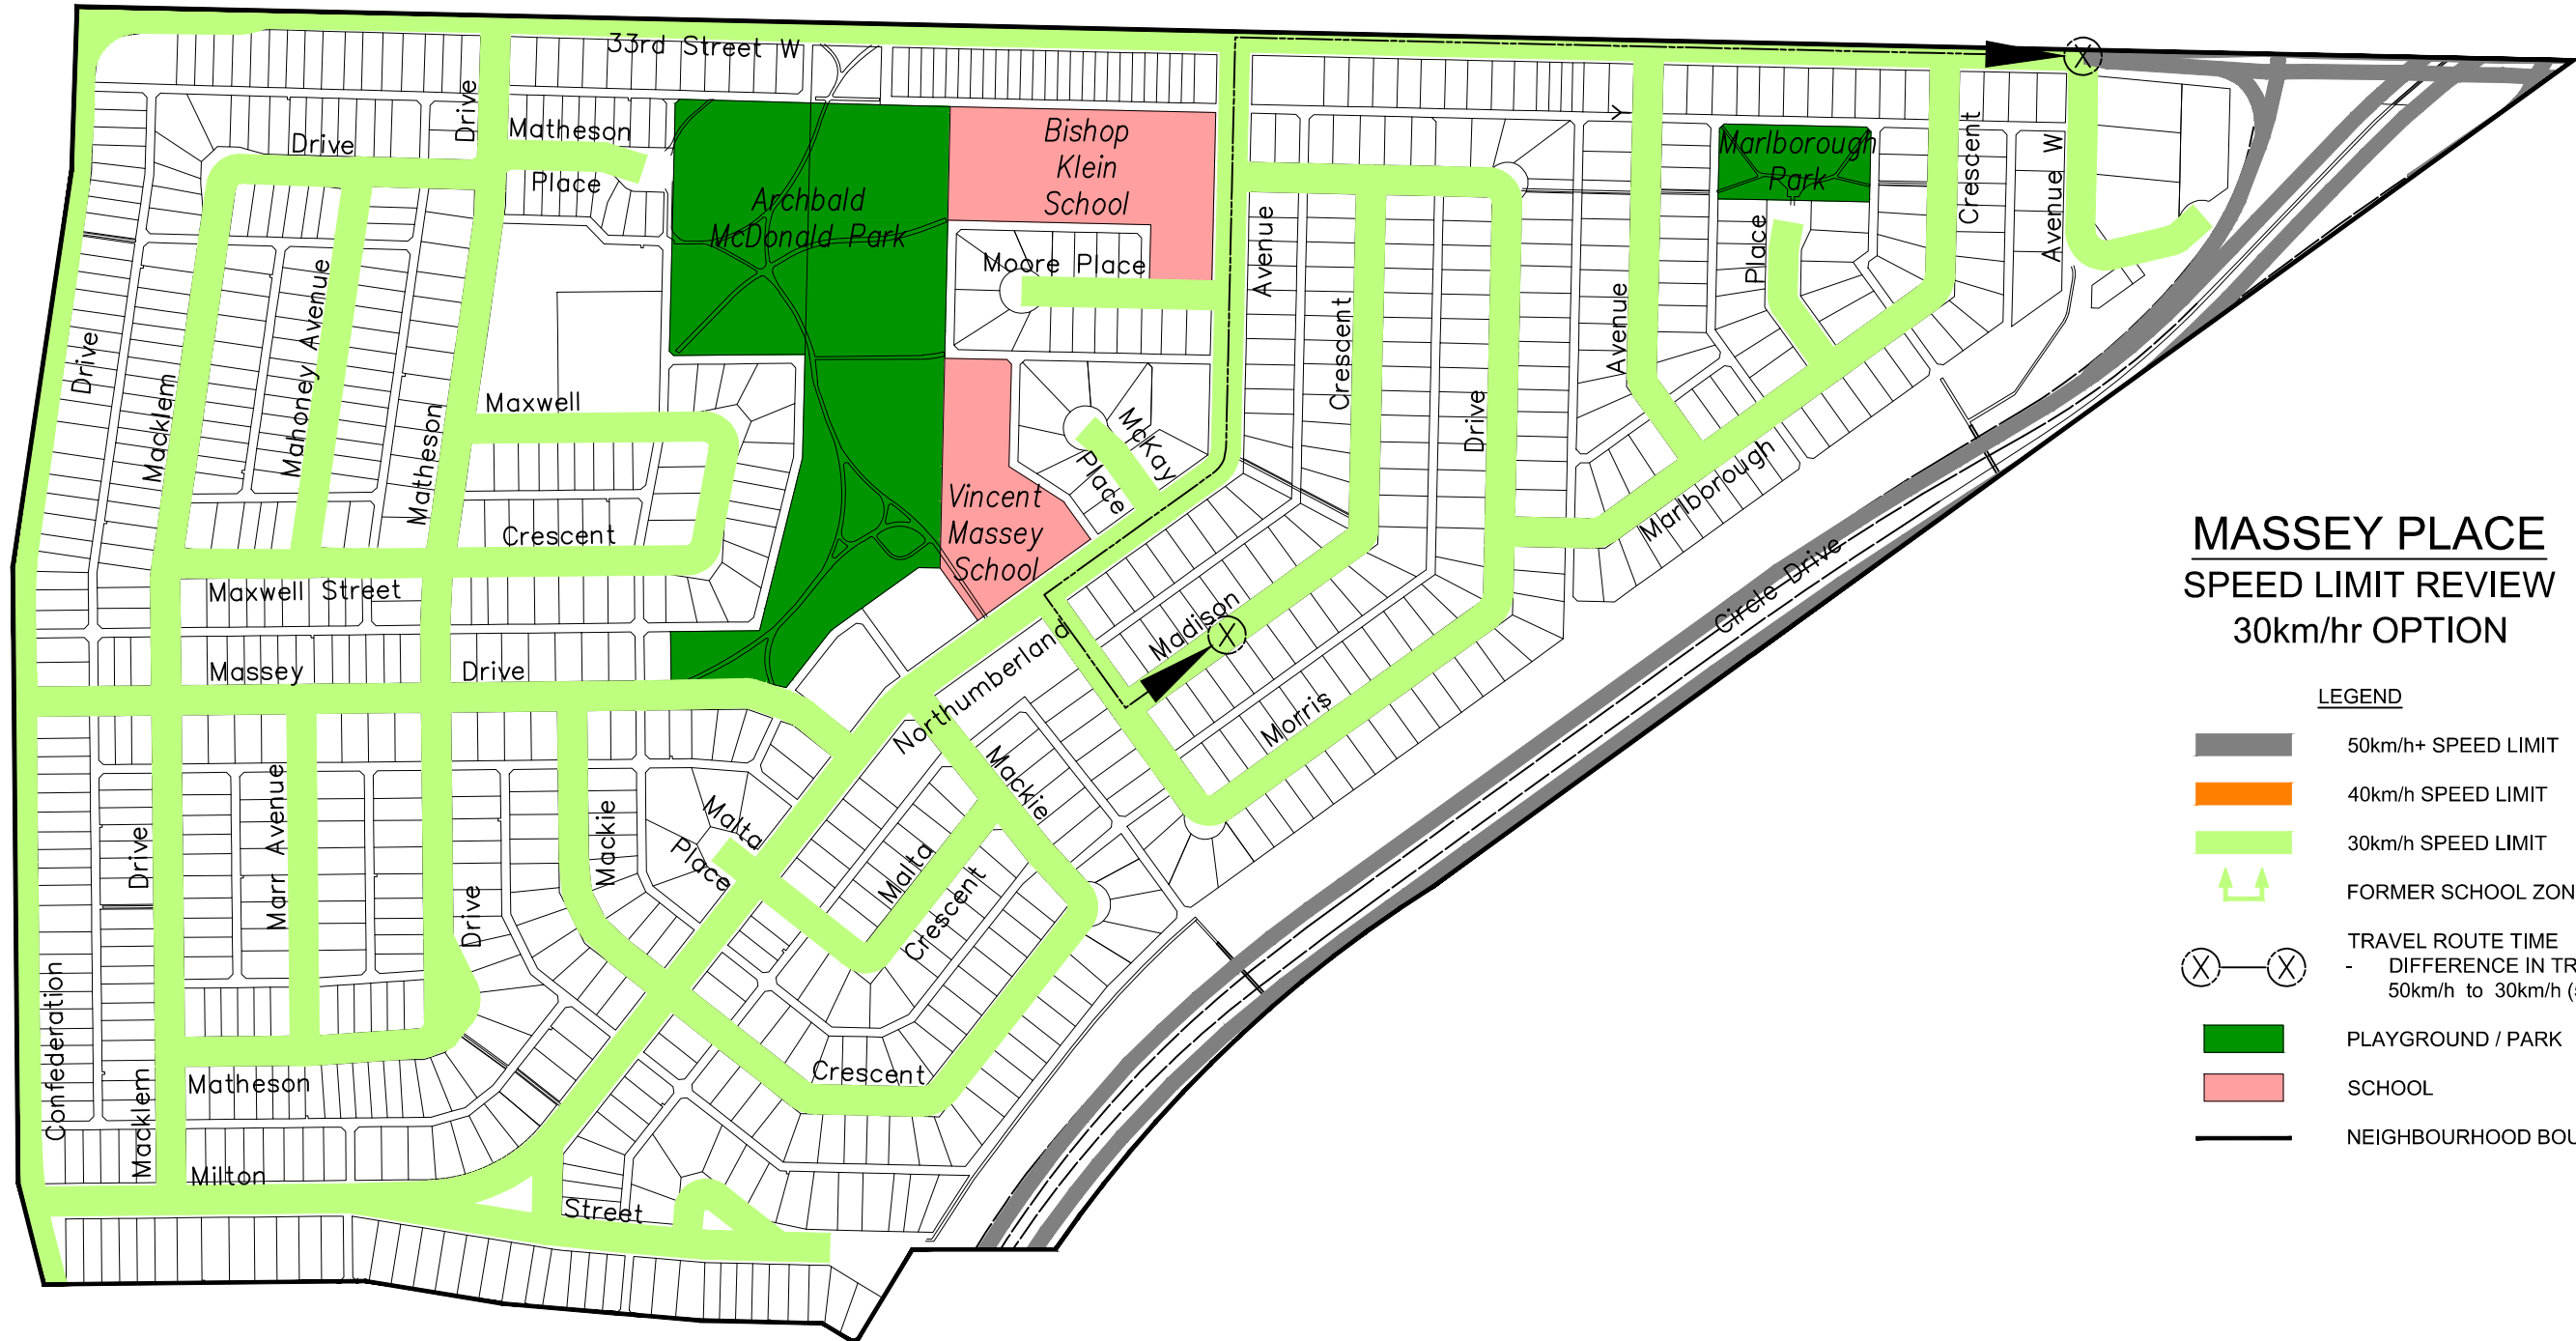

MASSEY PLACE SPEED LIMIT REVIEW 40km/hr OPTION

LEGEND

-  50km/h+ SPEED LIMIT
-  40km/h SPEED LIMIT
-  30km/h SPEED LIMIT
-  FORMER SCHOOL ZONE LIMITS
-  TRAVEL ROUTE TIME
- DIFFERENCE IN TRAVEL TIME
50km/h to 40km/h (22 **seconds**)
-  PLAYGROUND / PARK
-  SCHOOL
-  NEIGHBOURHOOD BOUNDARY

MASSEY PLACE SPEED LIMIT REVIEW 30km/hr OPTION

LEGEND

-  50km/h+ SPEED LIMIT
-  40km/h SPEED LIMIT
-  30km/h SPEED LIMIT
-  FORMER SCHOOL ZONE LIMITS
-  TRAVEL ROUTE TIME
- DIFFERENCE IN TRAVEL TIME
50km/h to 30km/h (58 **seconds**)
-  PLAYGROUND / PARK
-  SCHOOL
-  NEIGHBOURHOOD BOUNDARY