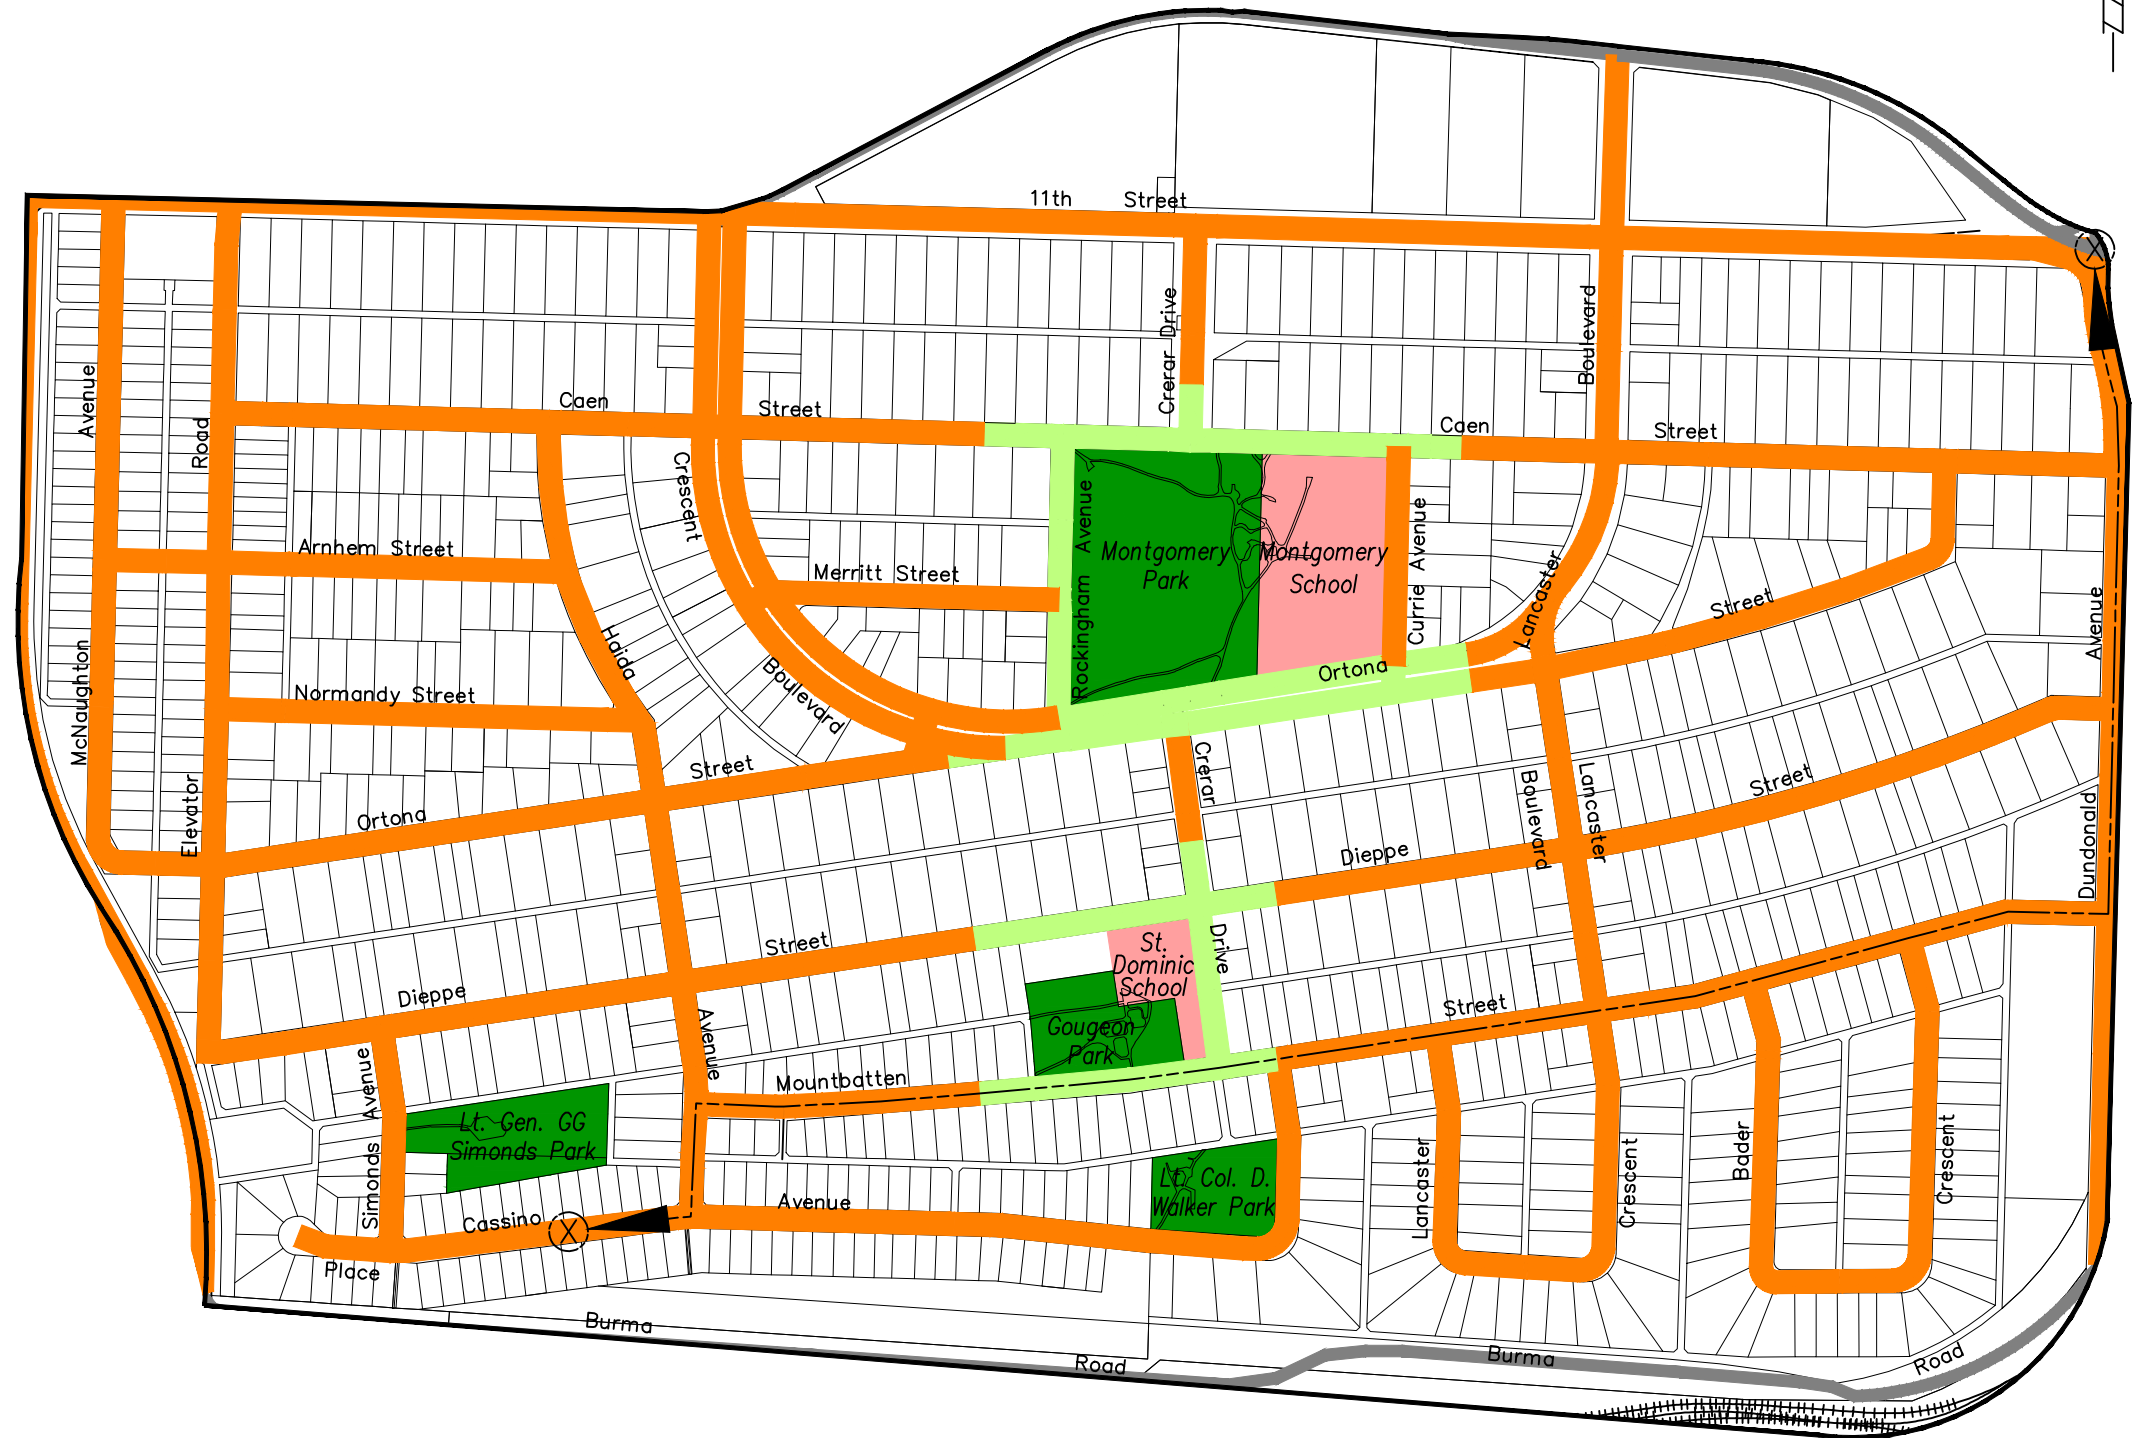

MONTGOMERY SPEED LIMIT REVIEW 40km/hr OPTION

LEGEND

-  50km/h+ SPEED LIMIT
-  40km/h SPEED LIMIT
-  30km/h SPEED LIMIT
-  FORMER SCHOOL ZONE LIMITS
-  TRAVEL ROUTE TIME
- DIFFERENCE IN TRAVEL TIME
40km/h to 40km/h (0 seconds)
-  PLAYGROUND / PARK
-  SCHOOL
-  NEIGHBOURHOOD BOUNDARY

MONTGOMERY SPEED LIMIT REVIEW 30km/hr OPTION

- LEGEND**
-  50km/h+ SPEED LIMIT
 -  40km/h SPEED LIMIT
 -  30km/h SPEED LIMIT
 -  FORMER SCHOOL ZONE LIMITS
 -  TRAVEL ROUTE TIME
- DIFFERENCE IN TRAVEL TIME
40km/h to 30km/h (39 *seconds*)
 -  PLAYGROUND / PARK
 -  SCHOOL
 -  NEIGHBOURHOOD BOUNDARY