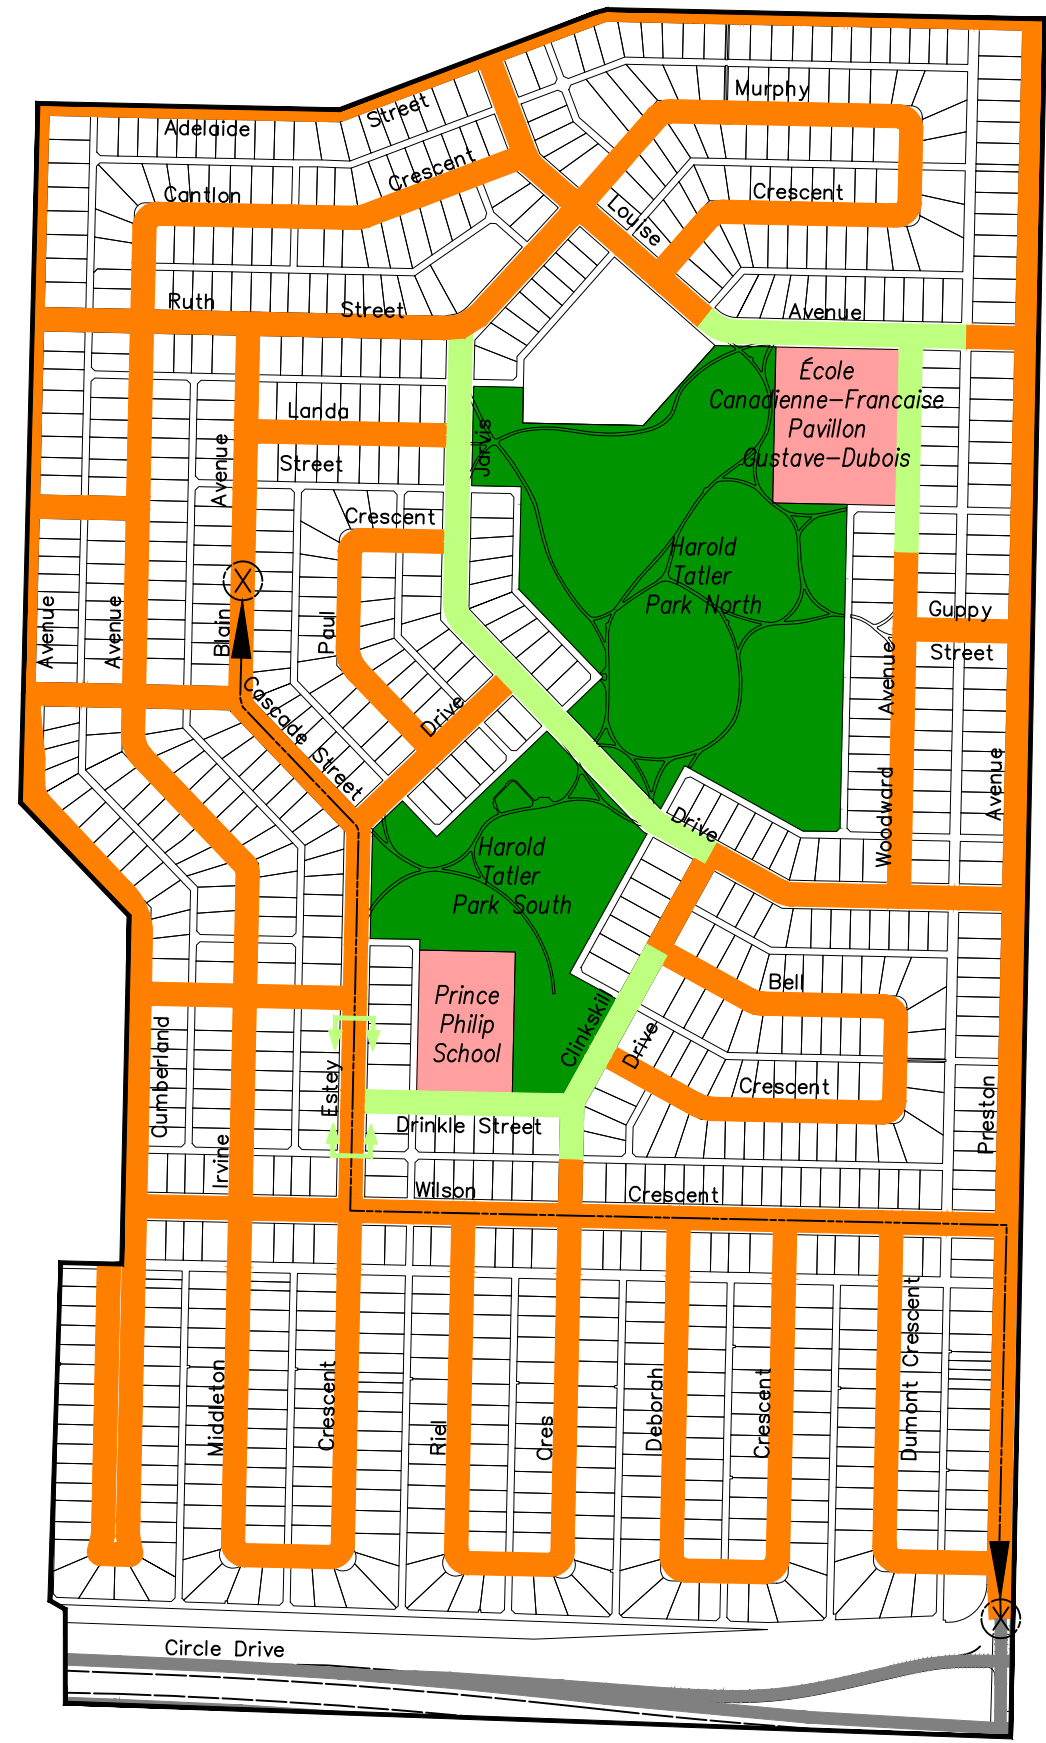

NUTANA PARK SPEED LIMIT REVIEW 40km/hr OPTION

- LEGEND**
-  50km/h+ SPEED LIMIT
 -  40km/h SPEED LIMIT
 -  30km/h SPEED LIMIT
 -  FORMER SCHOOL ZONE LIMITS
 -  TRAVEL ROUTE TIME
- DIFFERENCE IN TRAVEL TIME
50km/h to 40km/h (27 seconds)
 -  PLAYGROUND / PARK
 -  SCHOOL
 -  NEIGHBOURHOOD BOUNDARY

NUTANA PARK SPEED LIMIT REVIEW 30km/hr OPTION

- LEGEND**
-  50km/h+ SPEED LIMIT
 -  40km/h SPEED LIMIT
 -  30km/h SPEED LIMIT
 -  FORMER SCHOOL ZONE LIMITS
 -  TRAVEL ROUTE TIME
 - DIFFERENCE IN TRAVEL TIME
50km/h to 30km/h (1 *minute* 12 *seconds*)
 -  PLAYGROUND / PARK
 -  SCHOOL
 -  NEIGHBOURHOOD BOUNDARY