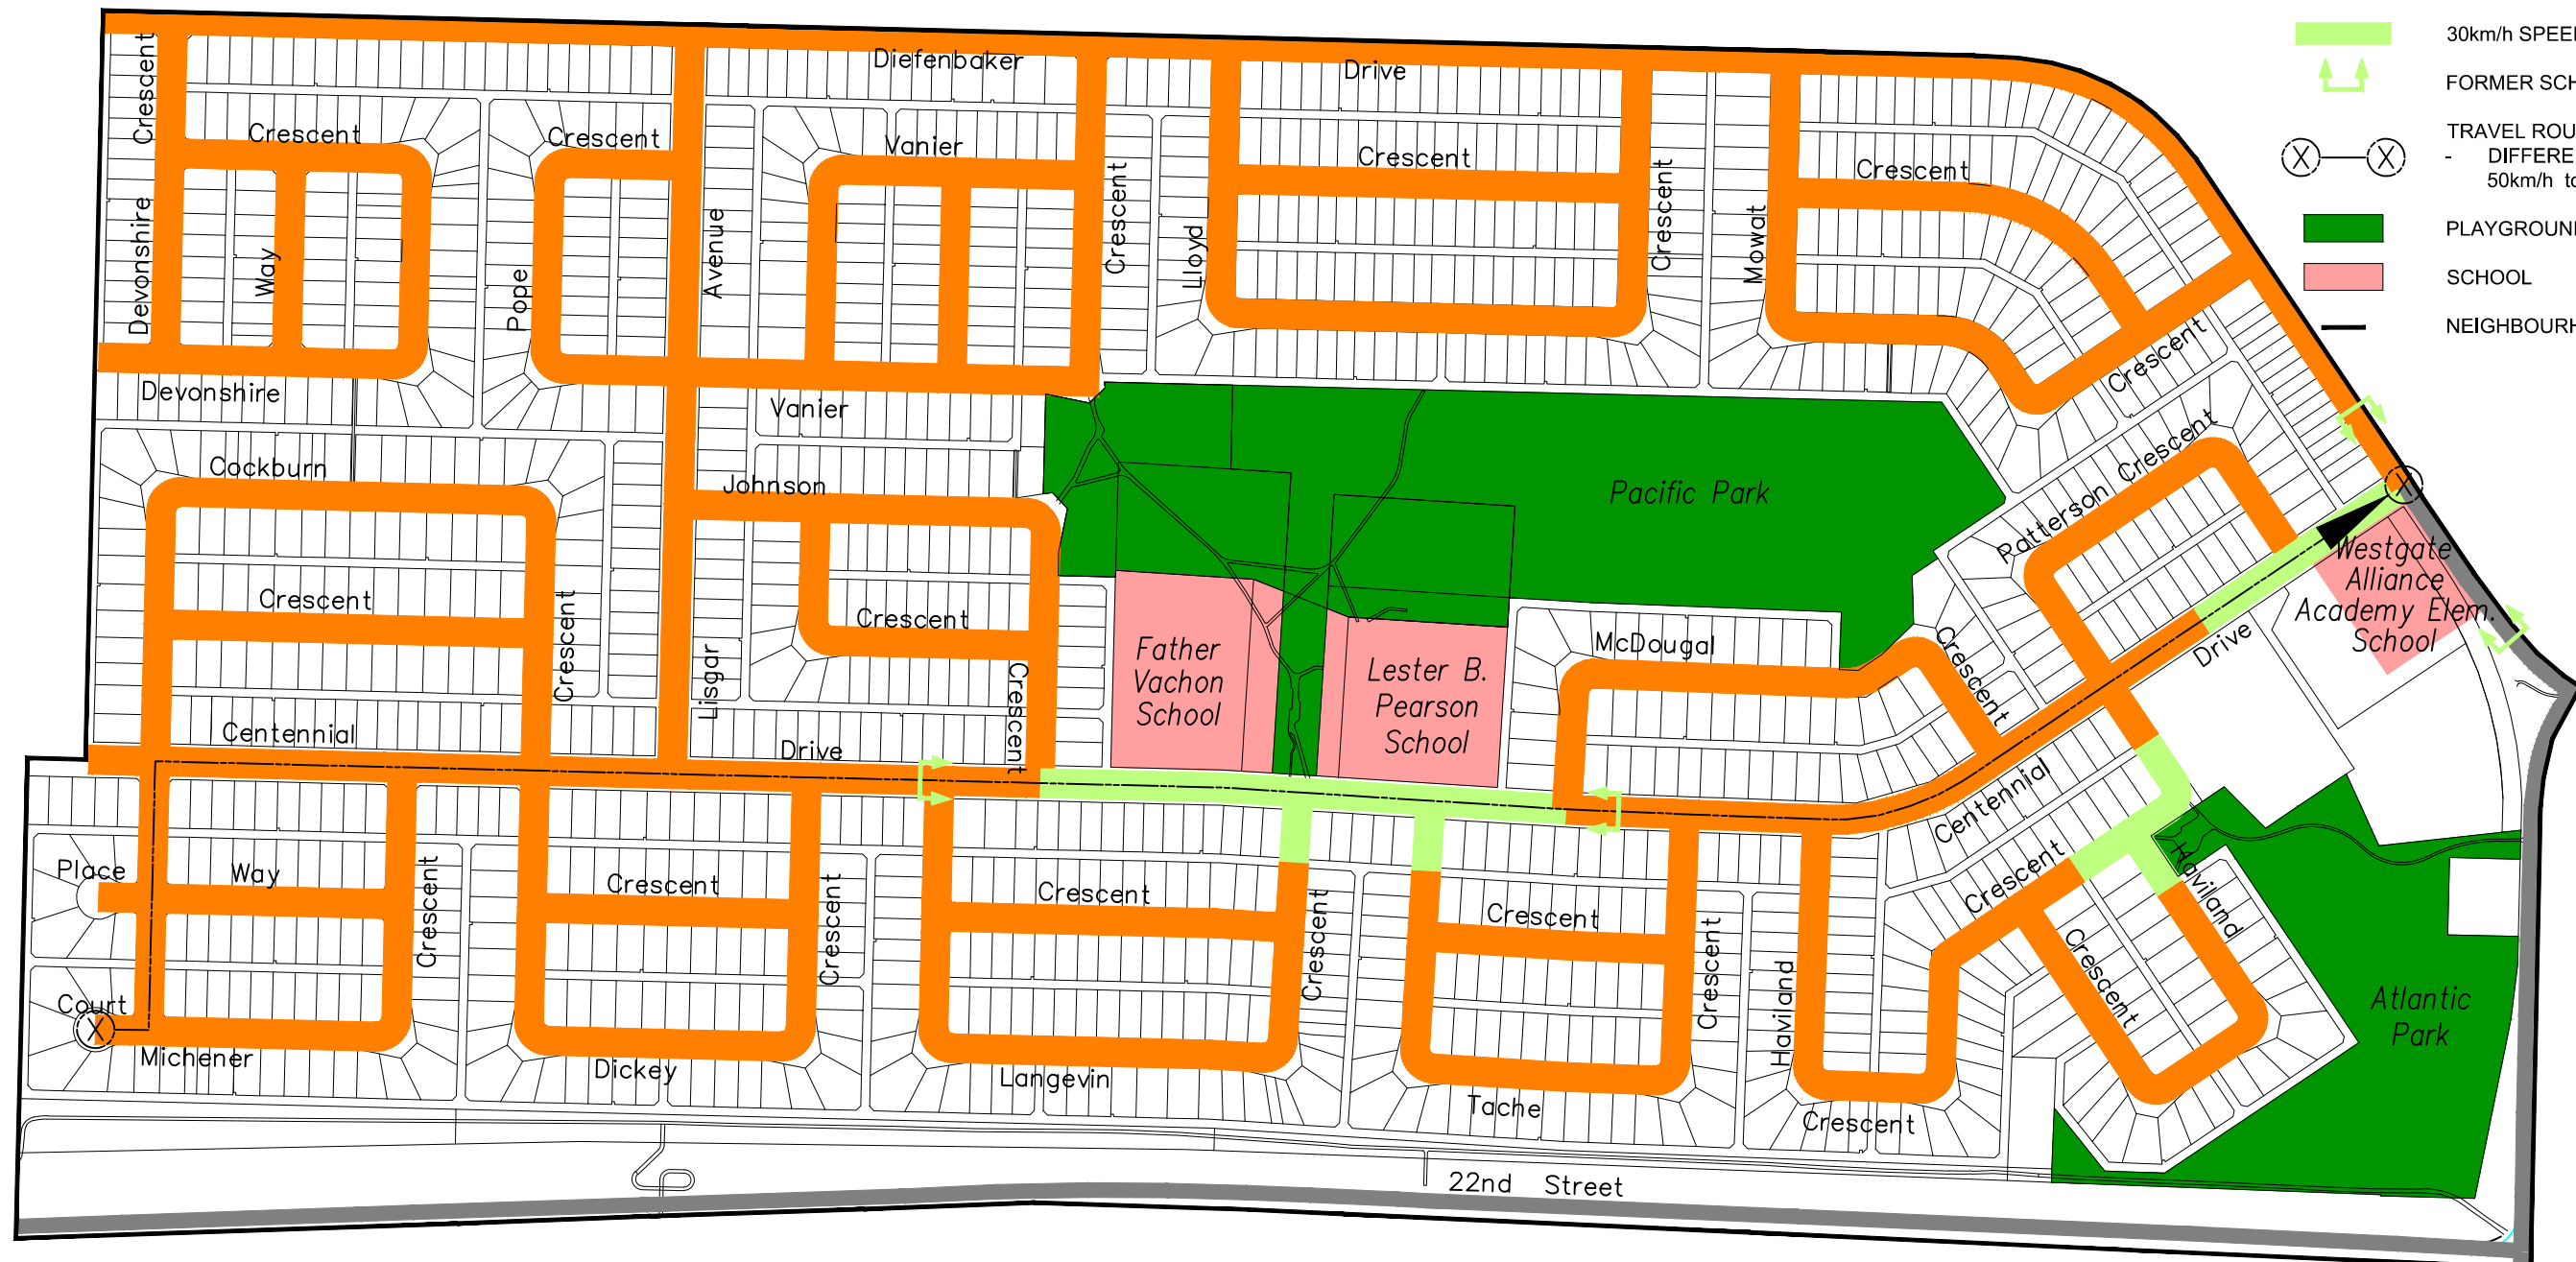

## LEGEND

-  50km/h+ SPEED LIMIT
-  40km/h SPEED LIMIT
-  30km/h SPEED LIMIT
-  FORMER SCHOOL ZONE LIMITS
-  TRAVEL ROUTE TIME  
- DIFFERENCE IN TRAVEL TIME  
50km/h to 40km/h (32 *seconds*)
-  PLAYGROUND / PARK
-  SCHOOL
-  NEIGHBOURHOOD BOUNDARY

## SPEED LIMIT REVIEW

### 30km/hr OPTION

**LEGEND**

-  50km/h+ SPEED LIMIT
-  40km/h SPEED LIMIT
-  30km/h SPEED LIMIT
-  FORMER SCHOOL ZONE LIMITS
-  TRAVEL ROUTE TIME  
- DIFFERENCE IN TRAVEL TIME  
50km/h to 30km/h (1 *minute 26 seconds*)
-  PLAYGROUND / PARK
-  SCHOOL
-  NEIGHBOURHOOD BOUNDARY