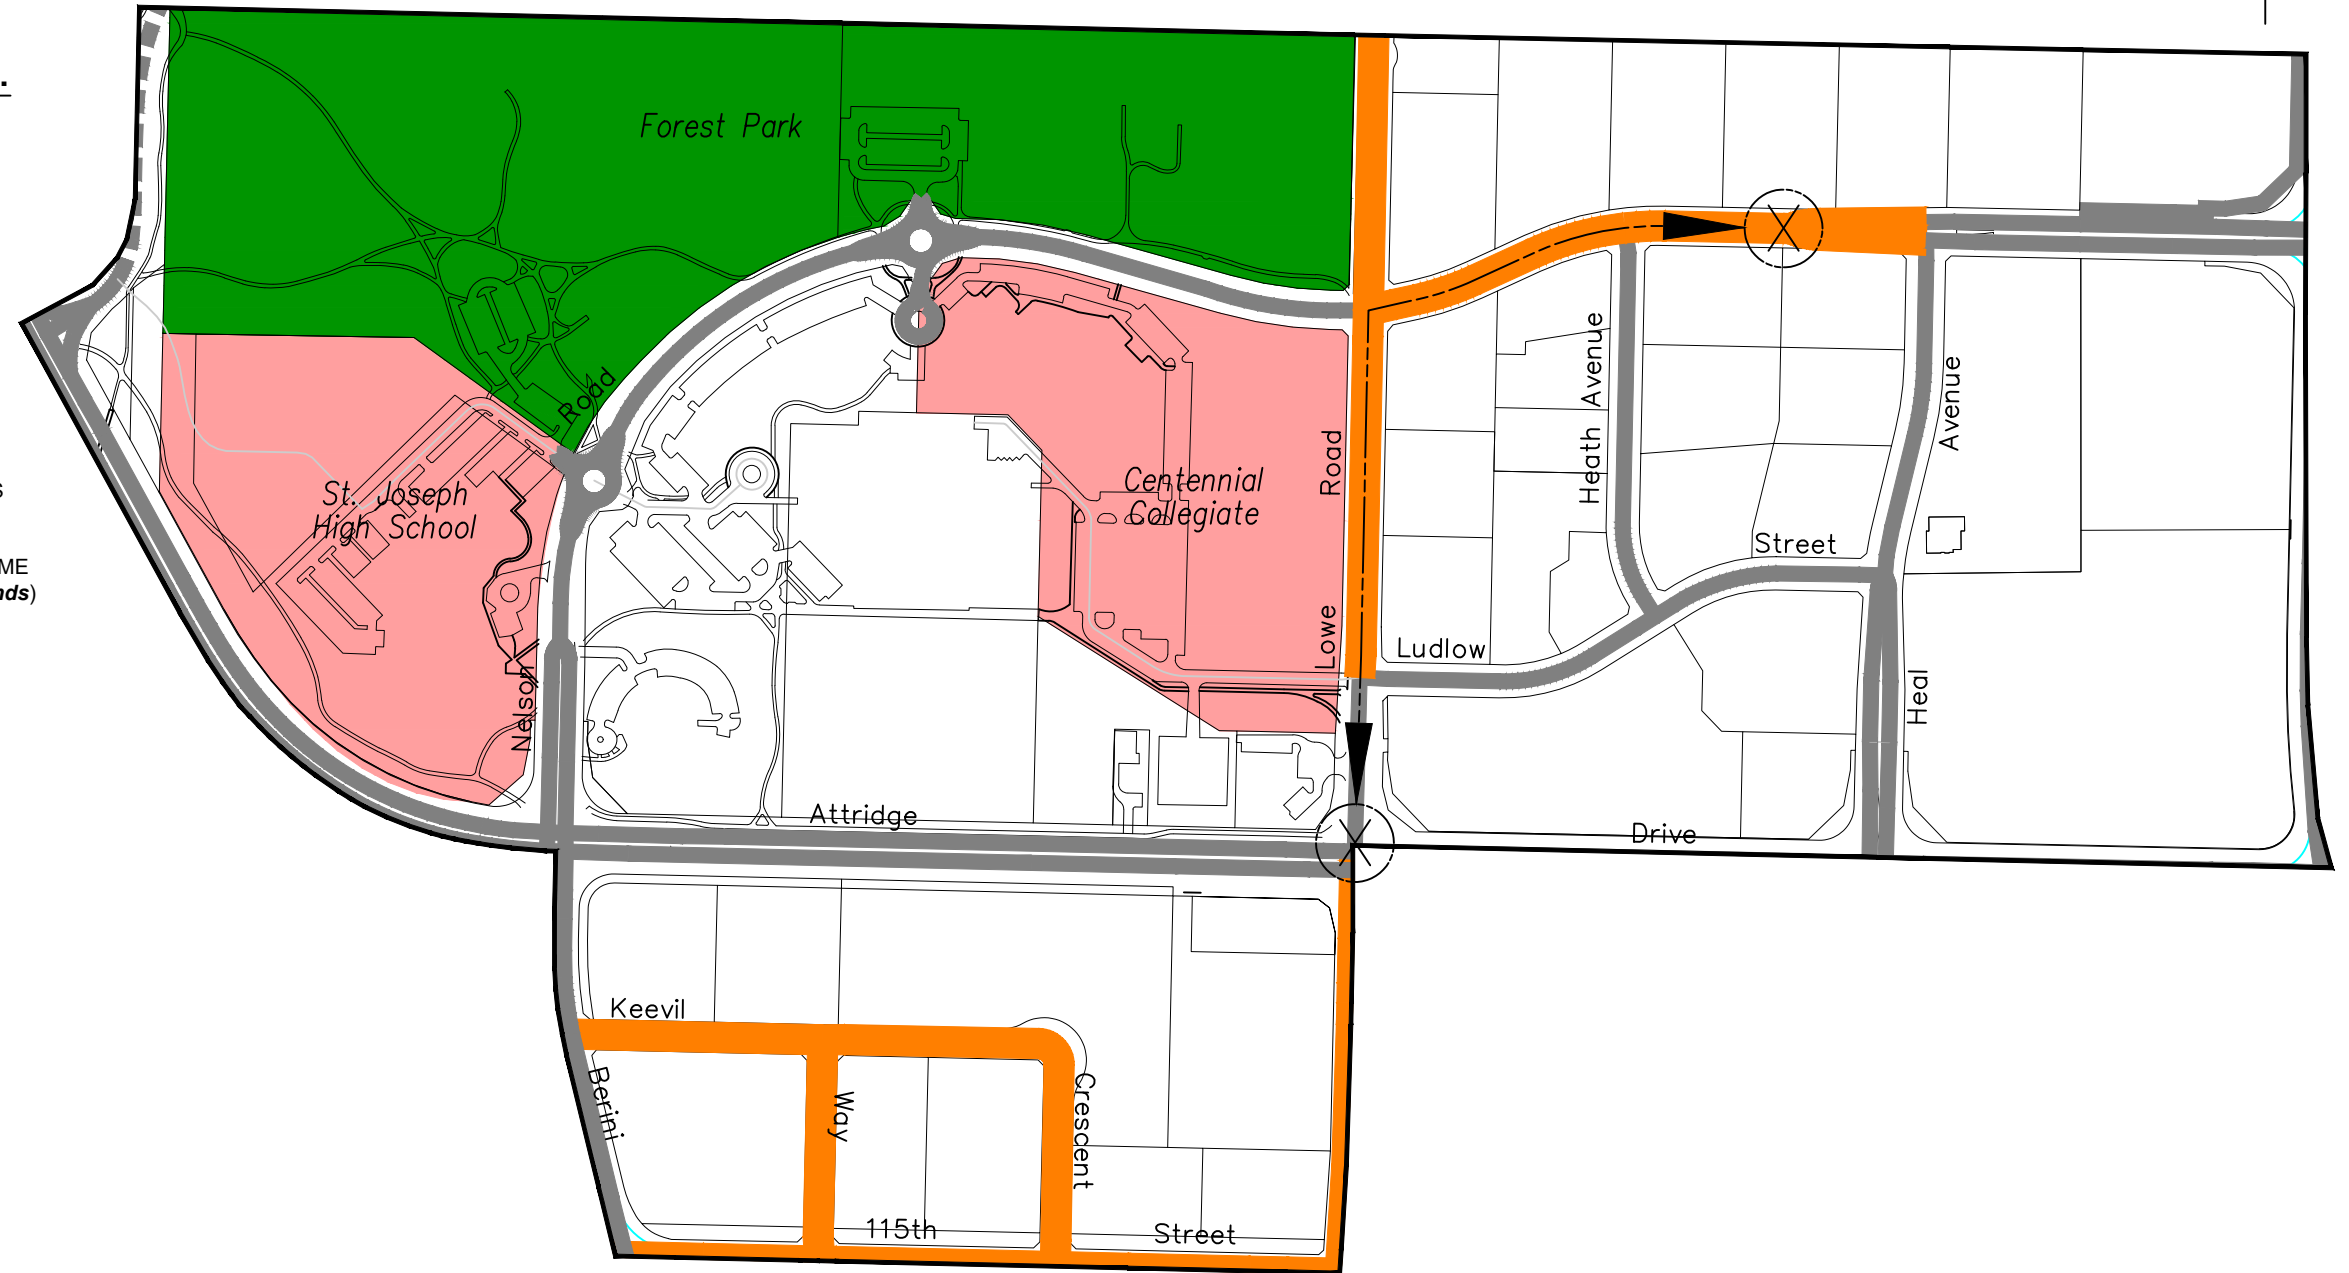

**UNIVERSITY HEIGHTS S.C.**  
**SPEED LIMIT REVIEW**  
**40km/hr OPTION**

**LEGEND**

-  50km/h+ SPEED LIMIT
-  40km/h SPEED LIMIT
-  30km/h SPEED LIMIT
-  20km/h SPEED LIMIT
-  FORMER SCHOOL ZONE LIMITS
-  TRAVEL ROUTE TIME  
- DIFFERENCE IN TRAVEL TIME  
50km/h to 30km/h (11 *seconds*)
-  PLAYGROUND / PARK
-  SCHOOL
-  NEIGHBOURHOOD BOUNDARY

**UNIVERSITY HEIGHTS S.C.**  
**SPEED LIMIT REVIEW**  
**30km/hr OPTION**

**LEGEND**

-  50km/h+ SPEED LIMIT
-  40km/h SPEED LIMIT
-  30km/h SPEED LIMIT
-  20km/h SPEED LIMIT
-  FORMER SCHOOL ZONE LIMITS
-  TRAVEL ROUTE TIME  
- DIFFERENCE IN TRAVEL TIME  
50km/h to 30km/h (29 *seconds*)
-  PLAYGROUND / PARK
-  SCHOOL
-  NEIGHBOURHOOD BOUNDARY