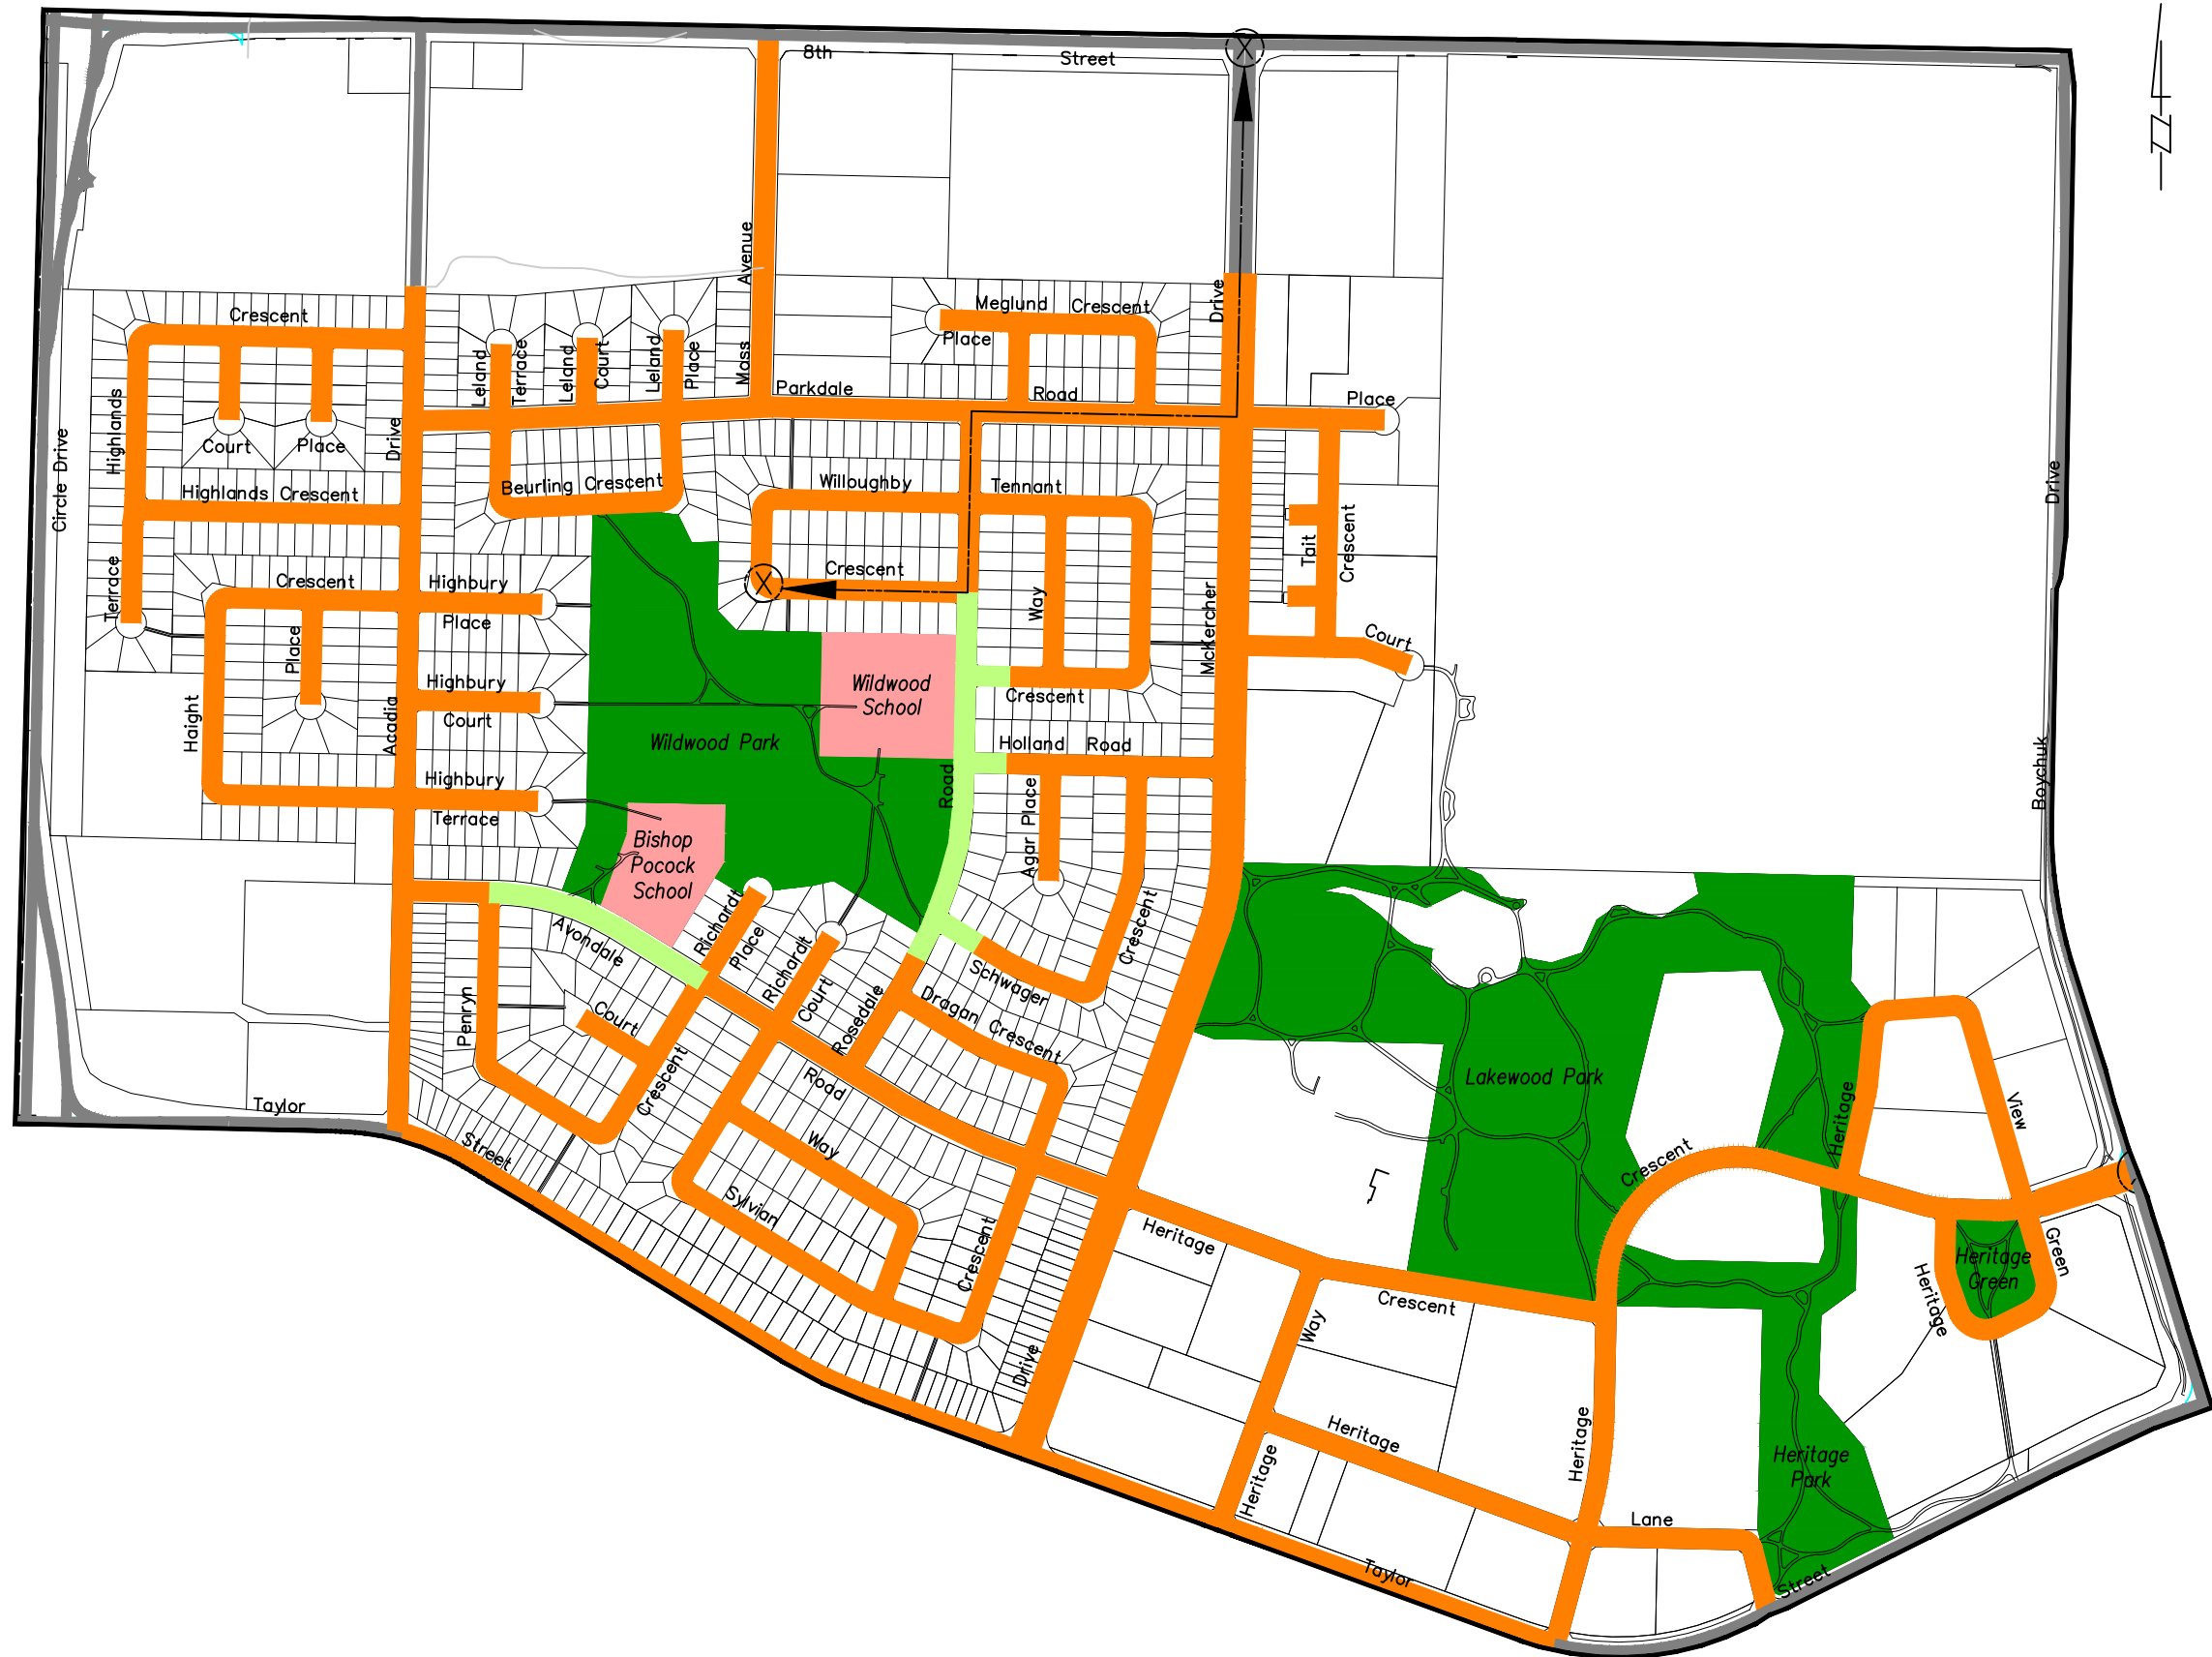

WILDWOOD SPEED LIMIT REVIEW 40km/hr OPTION

LEGEND

-  50km/h+ SPEED LIMIT
-  40km/h SPEED LIMIT
-  30km/h SPEED LIMIT
-  FORMER SCHOOL ZONE LIMITS
-  TRAVEL ROUTE TIME
- DIFFERENCE IN TRAVEL TIME
50km/h to 40km/h (18 seconds)
-  PLAYGROUND / PARK
-  SCHOOL
-  NEIGHBOURHOOD BOUNDARY

WILDWOOD SPEED LIMIT REVIEW 30km/hr OPTION

LEGEND

-  50km/h+ SPEED LIMIT
-  40km/h SPEED LIMIT
-  30km/h SPEED LIMIT
-  FORMER SCHOOL ZONE LIMITS
-  TRAVEL ROUTE TIME
- DIFFERENCE IN TRAVEL TIME
50km/h to 30km/h (48 seconds)
-  PLAYGROUND / PARK
-  SCHOOL
-  NEIGHBOURHOOD BOUNDARY