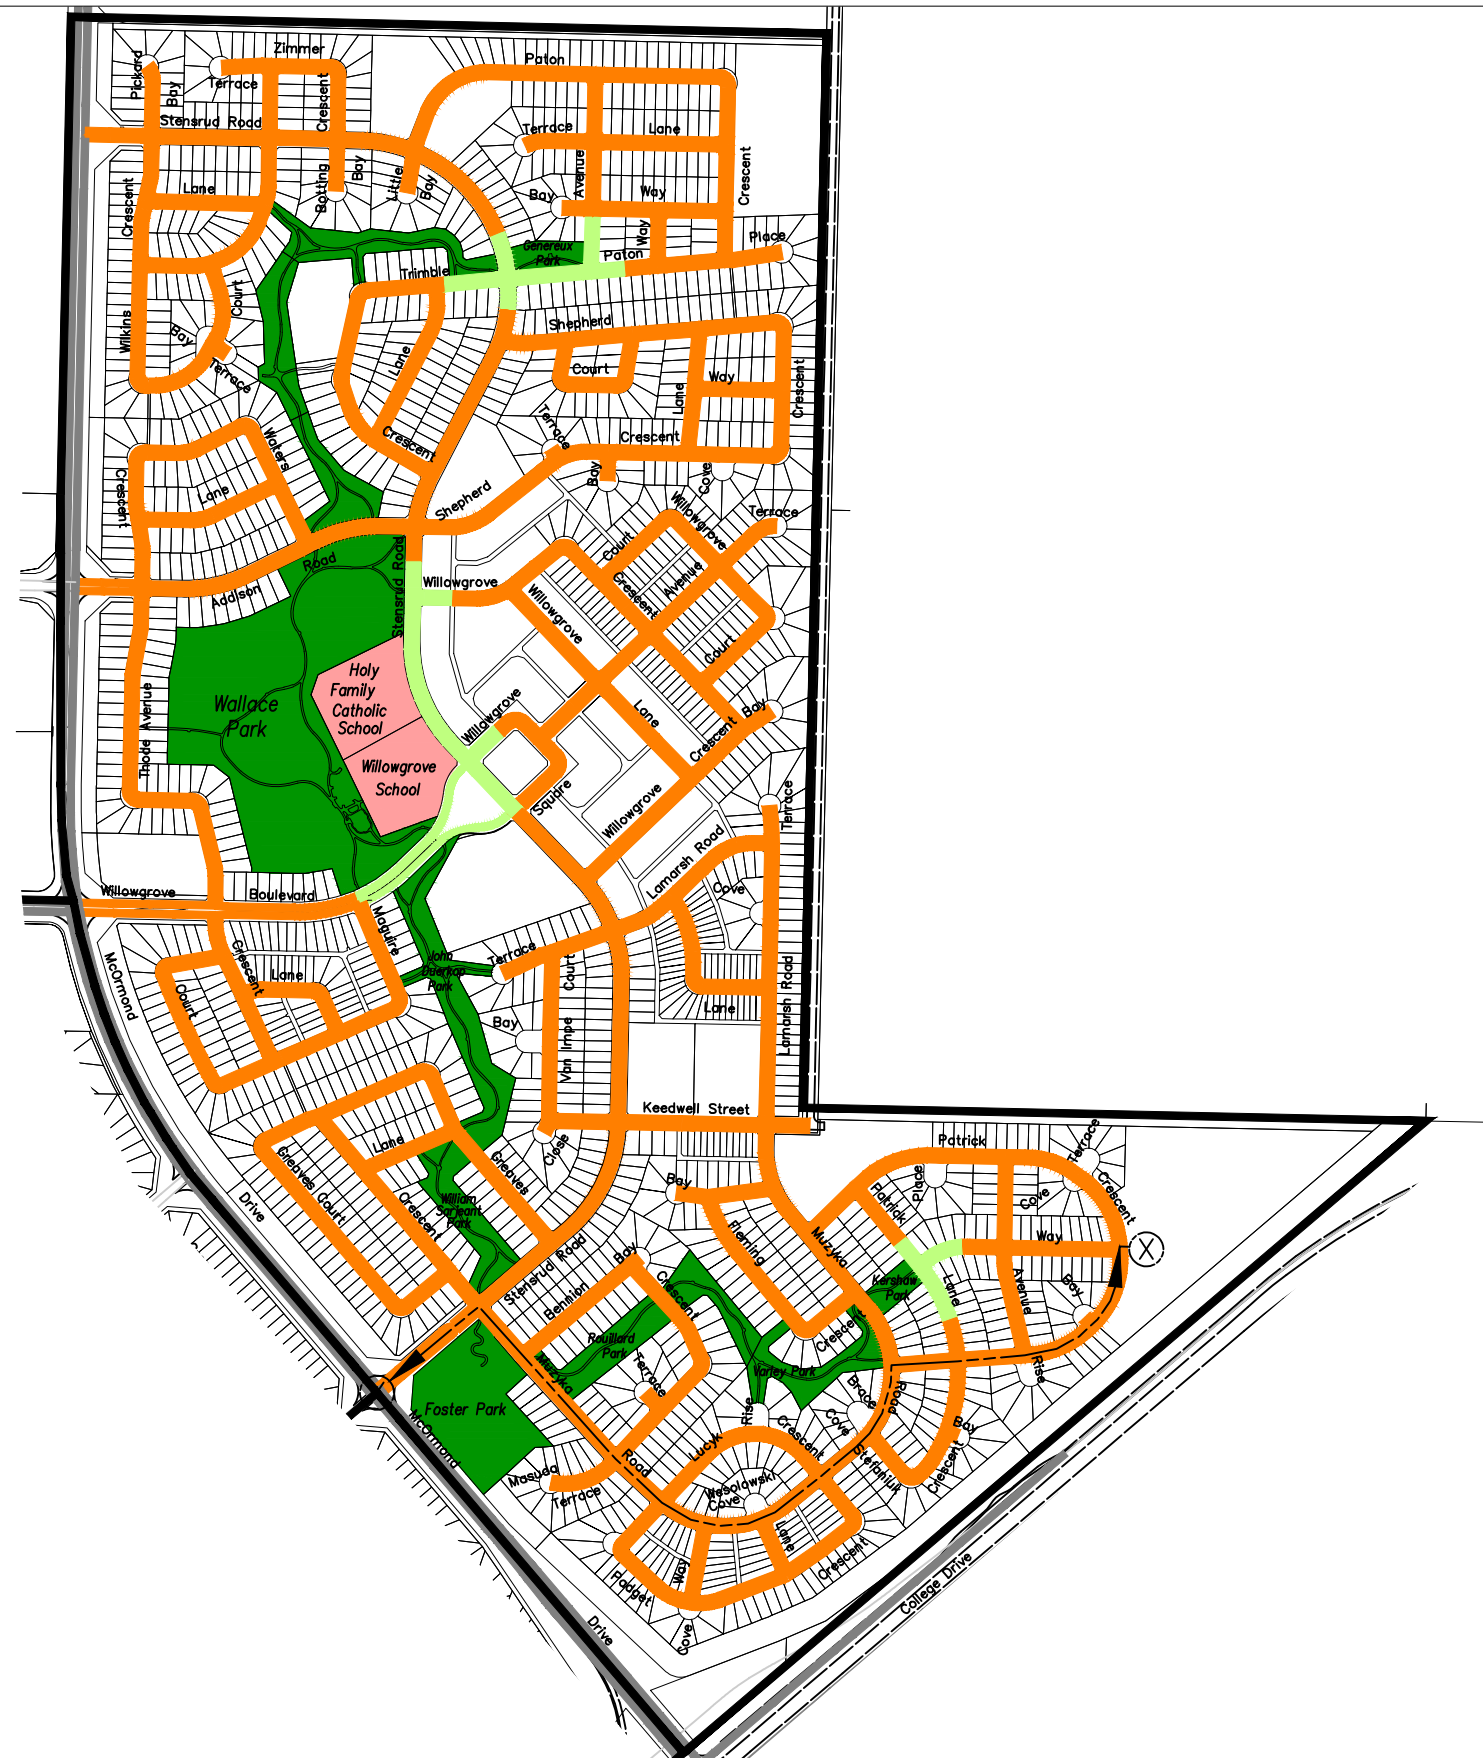

# WILLOWGROVE

## SPEED LIMIT REVIEW

#### LEGEND

-  50km/h+ SPEED LIMIT
-  40km/h SPEED LIMIT
-  30km/h SPEED LIMIT
-  FORMER SCHOOL ZONE LIMITS
-  TRAVEL ROUTE TIME  
- DIFFERENCE IN TRAVEL TIME  
50km/h to 40km/h (**24 seconds**)
-  PLAYGROUND / PARK
-  SCHOOL
-  NEIGHBOURHOOD BOUNDARY

#### LEGEND

-  50km/h+ SPEED LIMIT
-  40km/h SPEED LIMIT
-  30km/h SPEED LIMIT
-  FORMER SCHOOL ZONE LIMITS
-  TRAVEL ROUTE TIME  
- DIFFERENCE IN TRAVEL TIME  
50km/h to 30km/h (**1minute 4 seconds**)
-  PLAYGROUND / PARK
-  SCHOOL
-  NEIGHBOURHOOD BOUNDARY