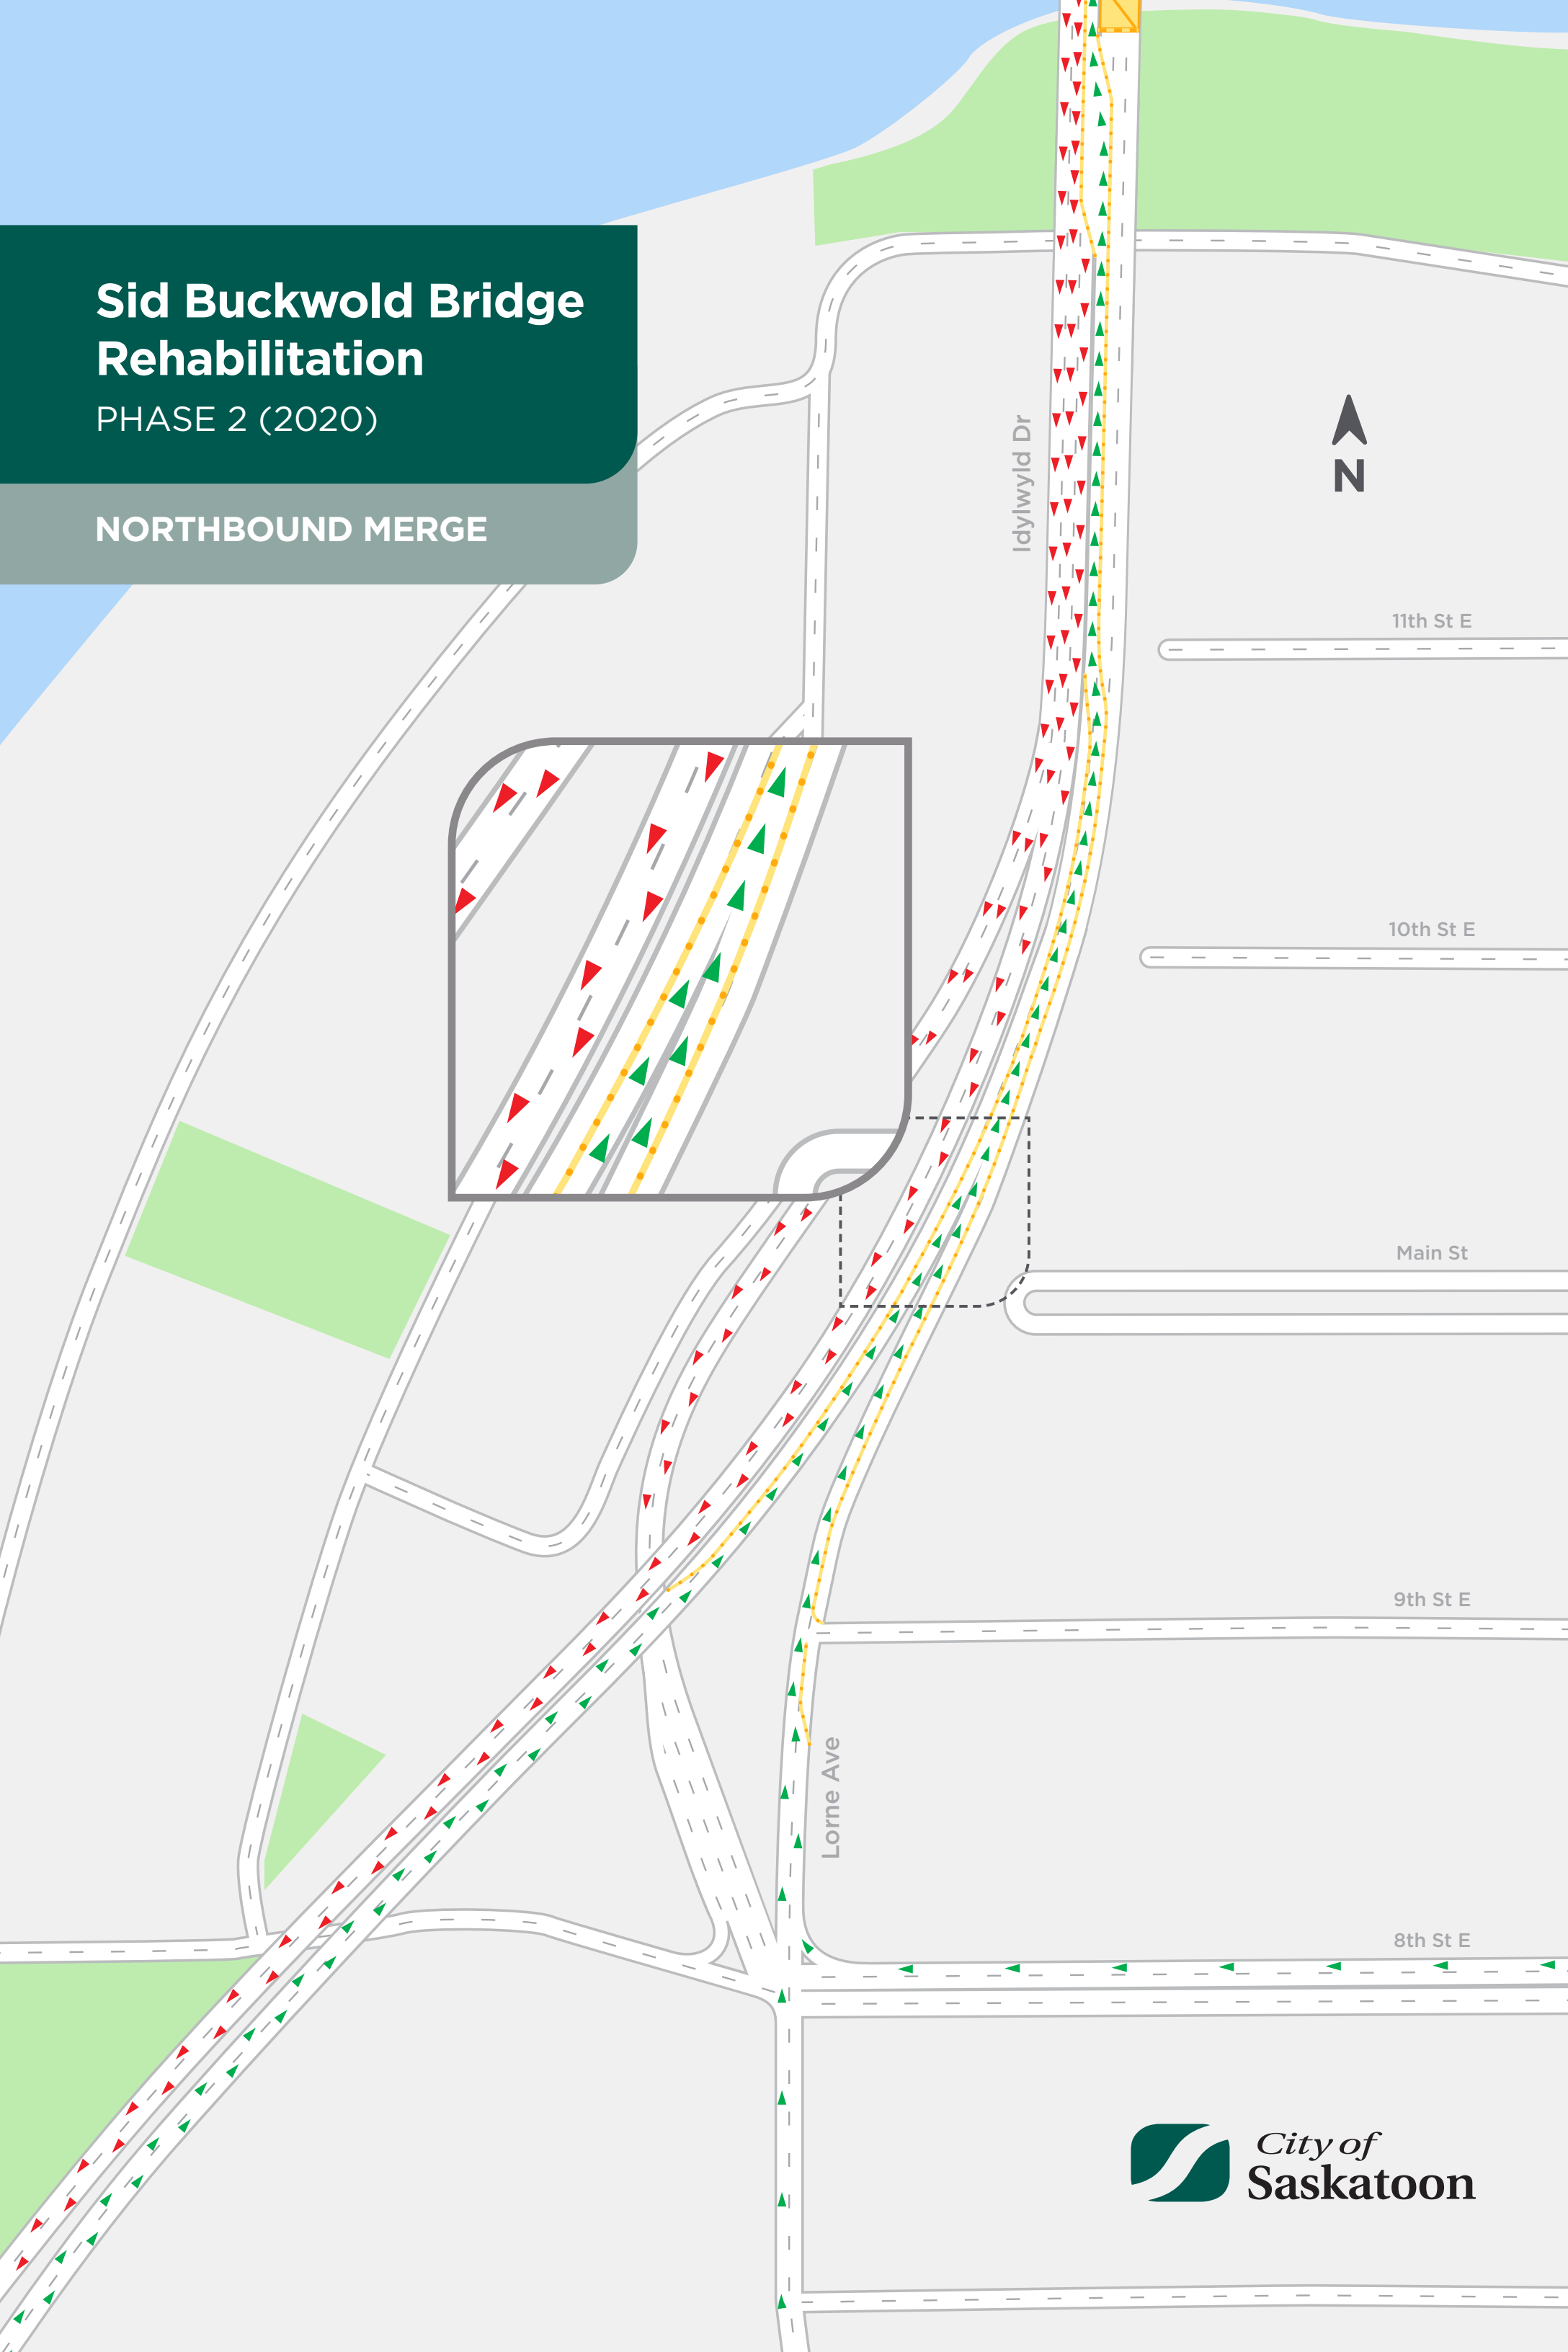

# Sid Buckwold Bridge Rehabilitation

PHASE 2 (2020)

# Sid Buckwold Bridge Rehabilitation

PHASE 2 (2020)

NORTHBOUND MERGE

20th St W

Idylwyld Dr

19th St W

1st Ave S

2nd Ave S

# Sid Buckwold Bridge Rehabilitation

PHASE 2 (2020)

**TRAFFIC SPEED**