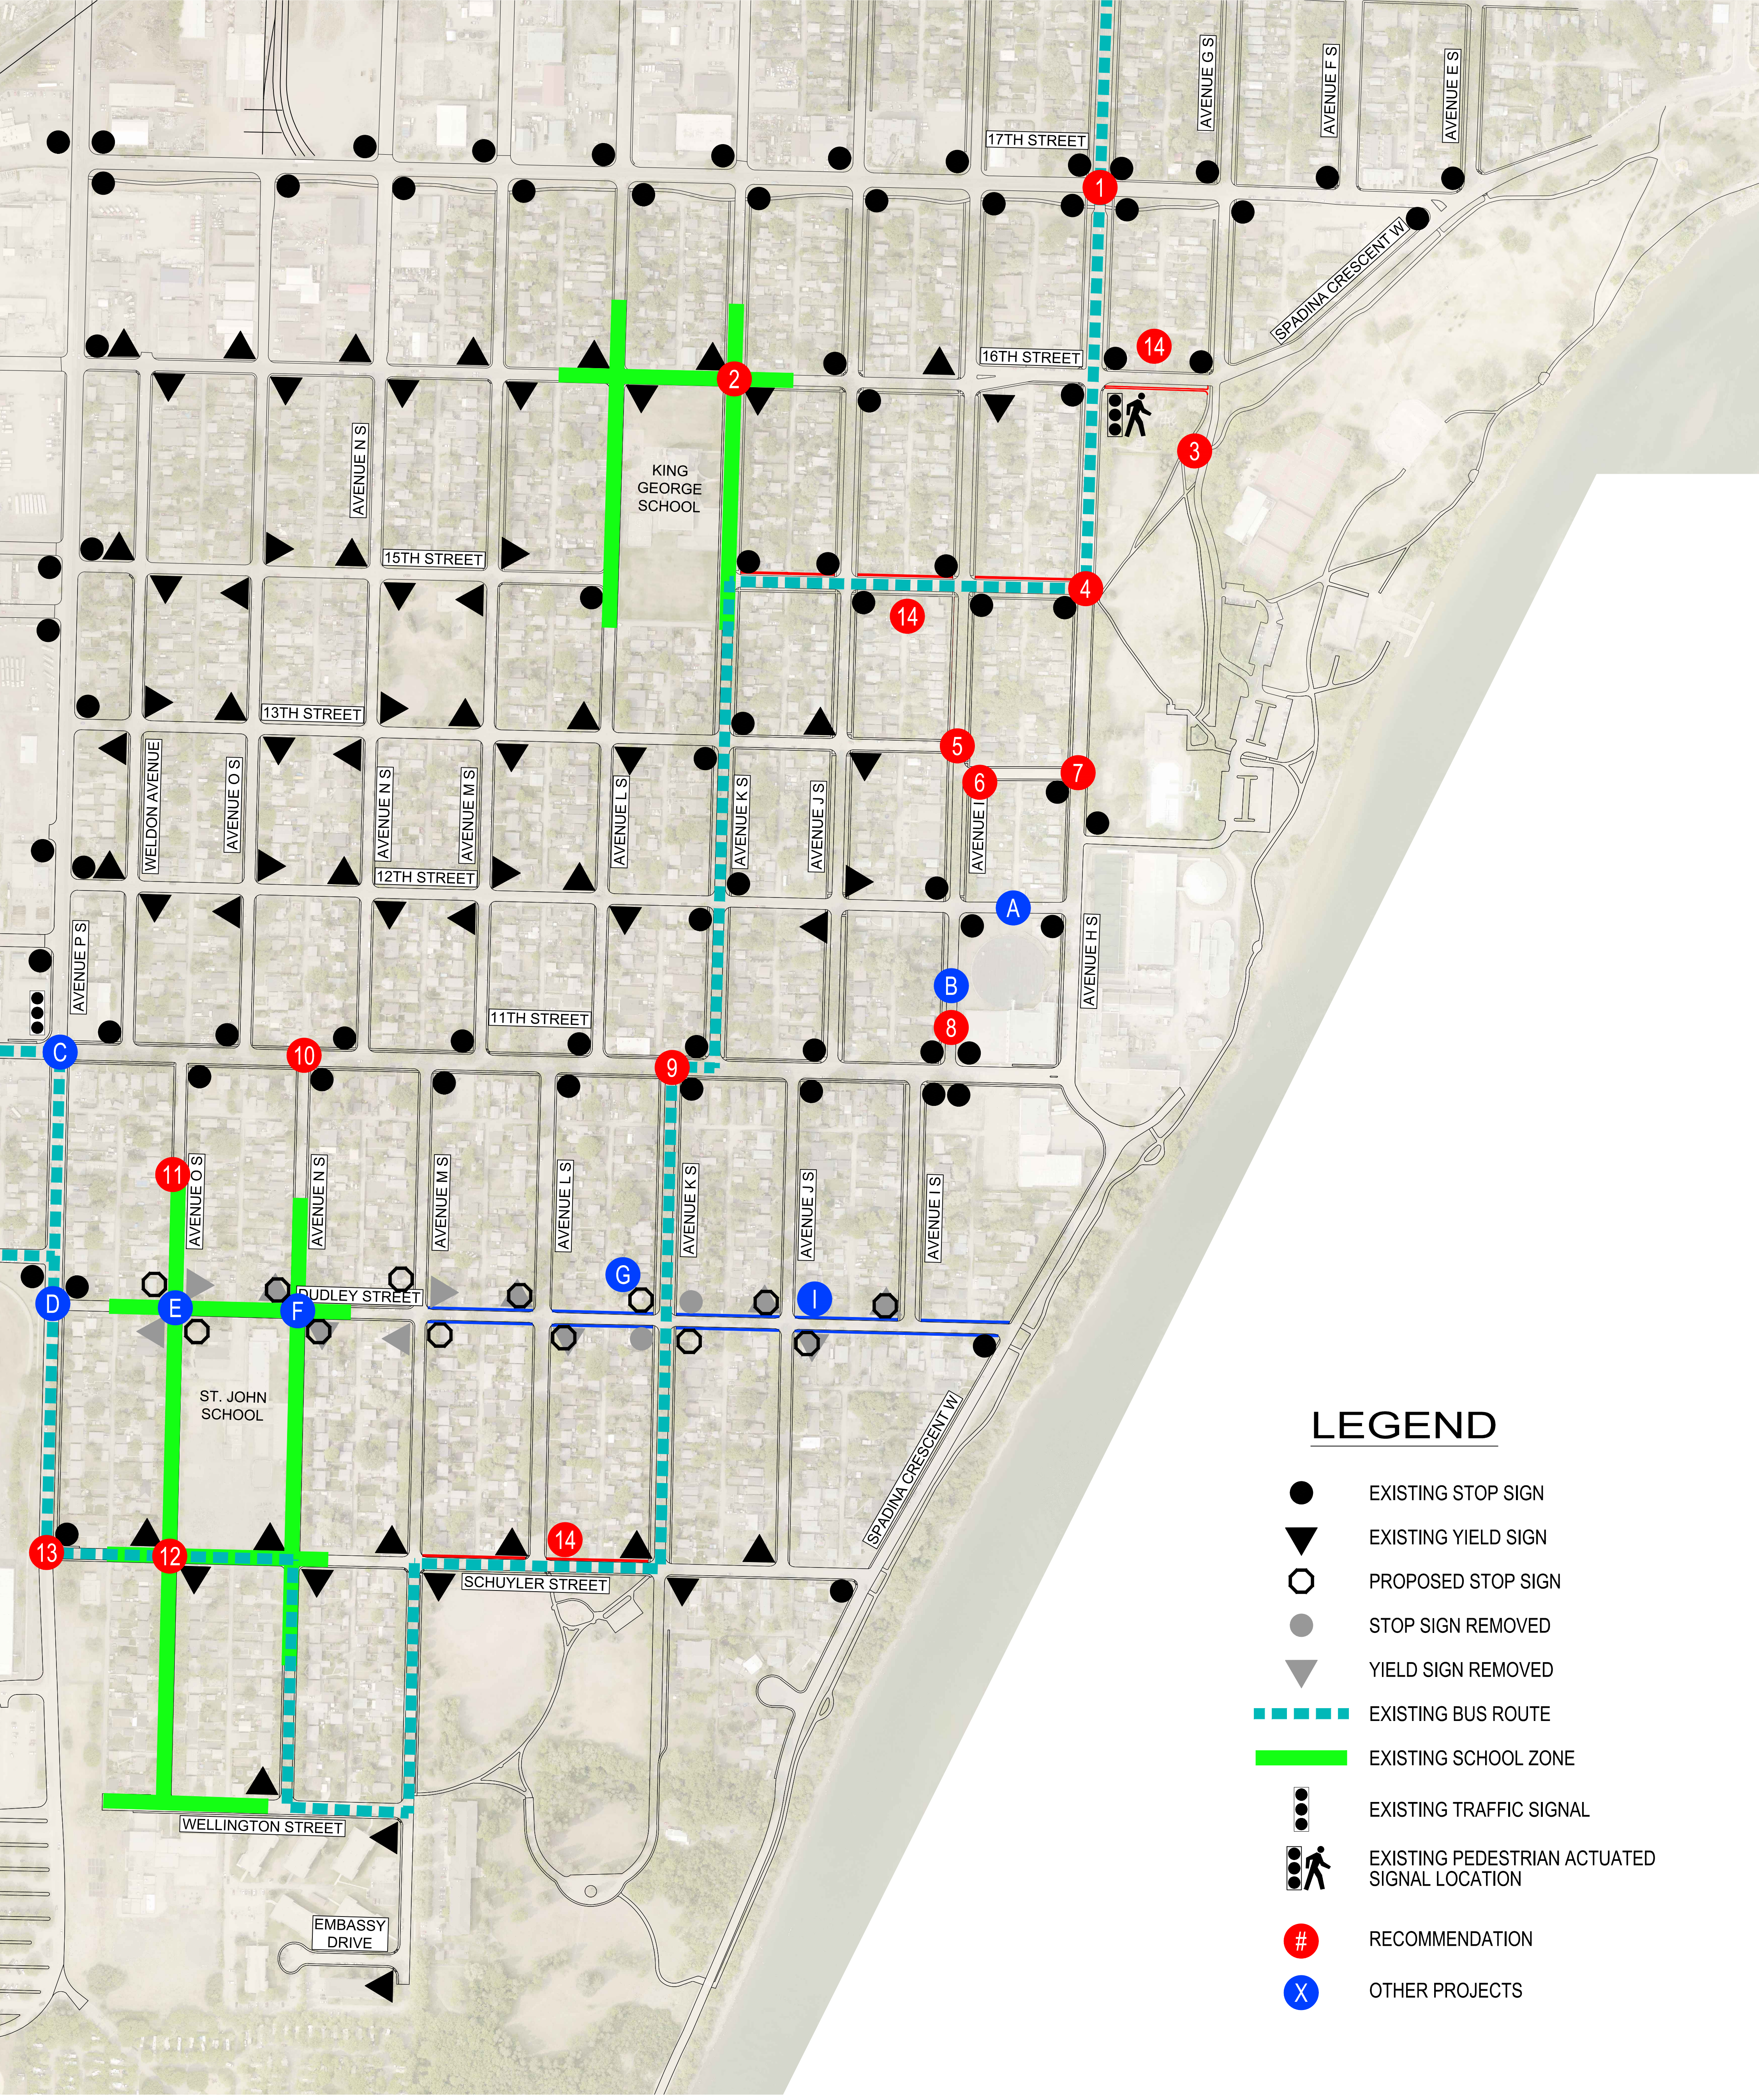

HOLIDAY PARK - KING GEORGE

TRAFFIC PLAN

FOR COMMENTS & INFORMATION VISIT:

www.saskatoon.ca/NTR

www.saskatoon.ca/engage/holiday-park-and-king-george

LEGEND

- EXISTING STOP SIGN
- EXISTING YIELD SIGN
- PROPOSED STOP SIGN
- STOP SIGN REMOVED
- YIELD SIGN REMOVED
- EXISTING BUS ROUTE
- EXISTING SCHOOL ZONE
- EXISTING TRAFFIC SIGNAL
- EXISTING PEDESTRIAN ACTUATED SIGNAL LOCATION
- RECOMMENDATION
- OTHER PROJECTS