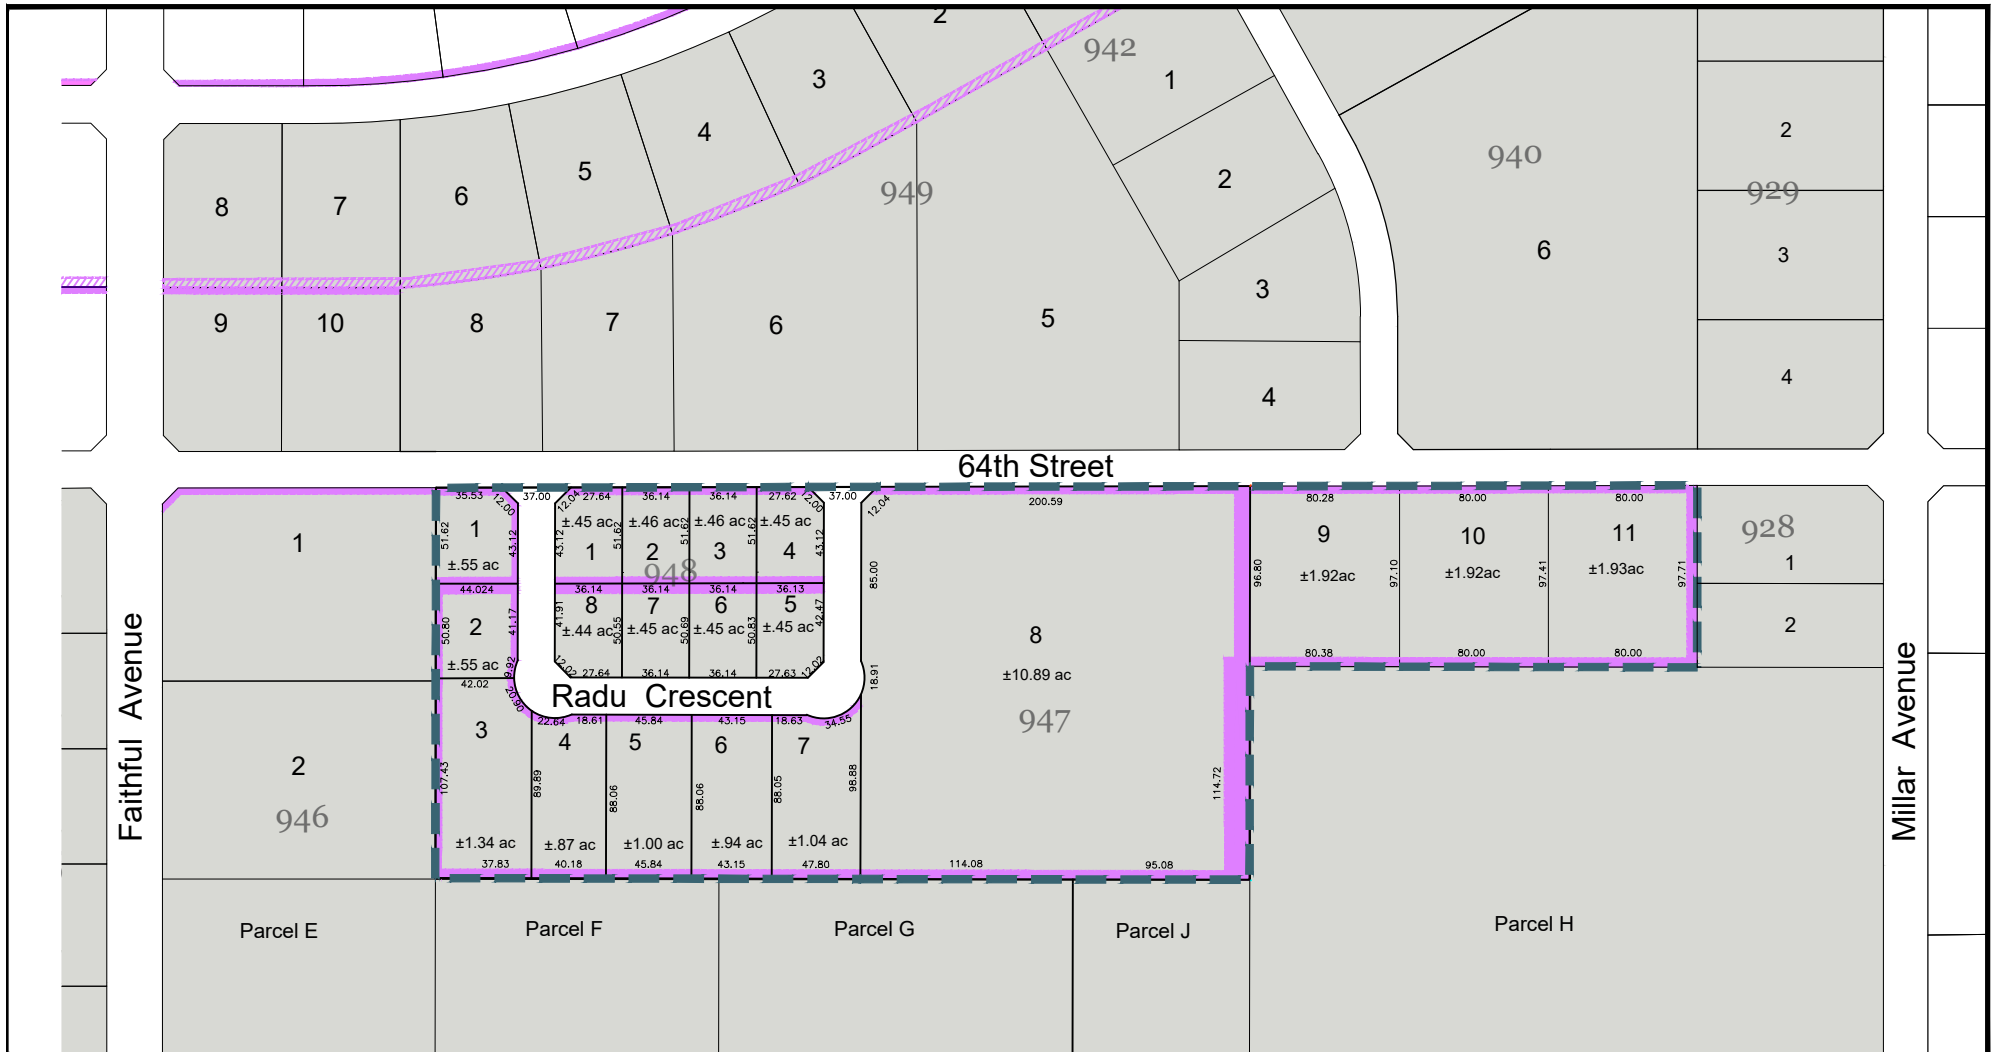

MARQUIS INDUSTRIAL LOCATION MAP

Legend

Civic Address 123
Block Number 123
Lot Number 3

Heavy Industrial
Easements

Open Market Sites