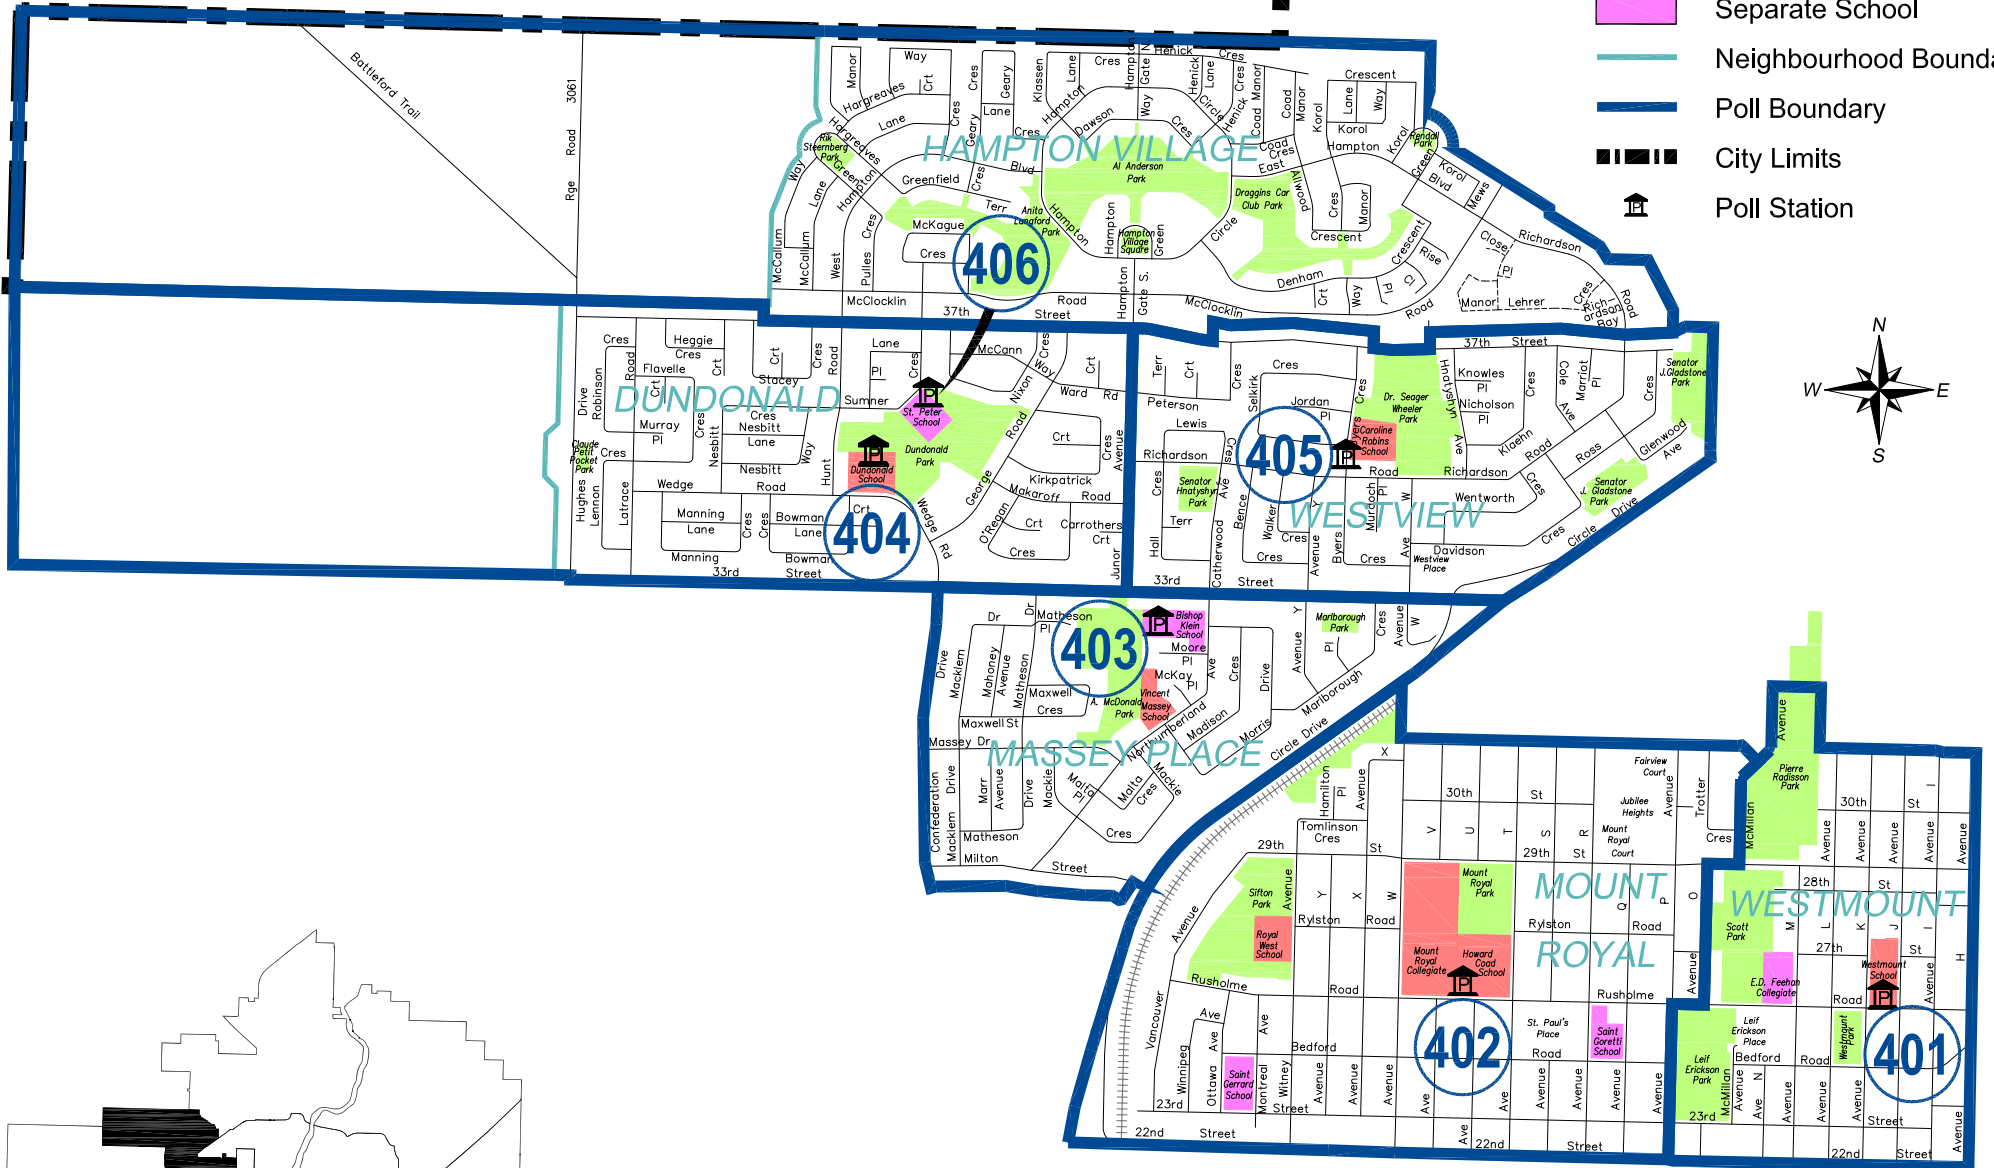

Ward 4

LEGEND

- Parks
- Public School
- Separate School
- Neighbourhood Boundary
- Poll Boundary
- City Limits
- Poll Station

KEY MAP

POLL	POLLING PLACE	ADDRESS
401	Westmount School	411 Avenue J North
402	Howard Coad School	431 Avenue T North
403	Bishop Klein School	1121 Northumberland Avenue
404	Dundonald School	162 Wedge Road
405	Caroline Robins School	1410 Byers Crescent
406	St. Peter School	202 Sumner Crescent

City of Saskatoon
Community Services
Planning & Development Branch